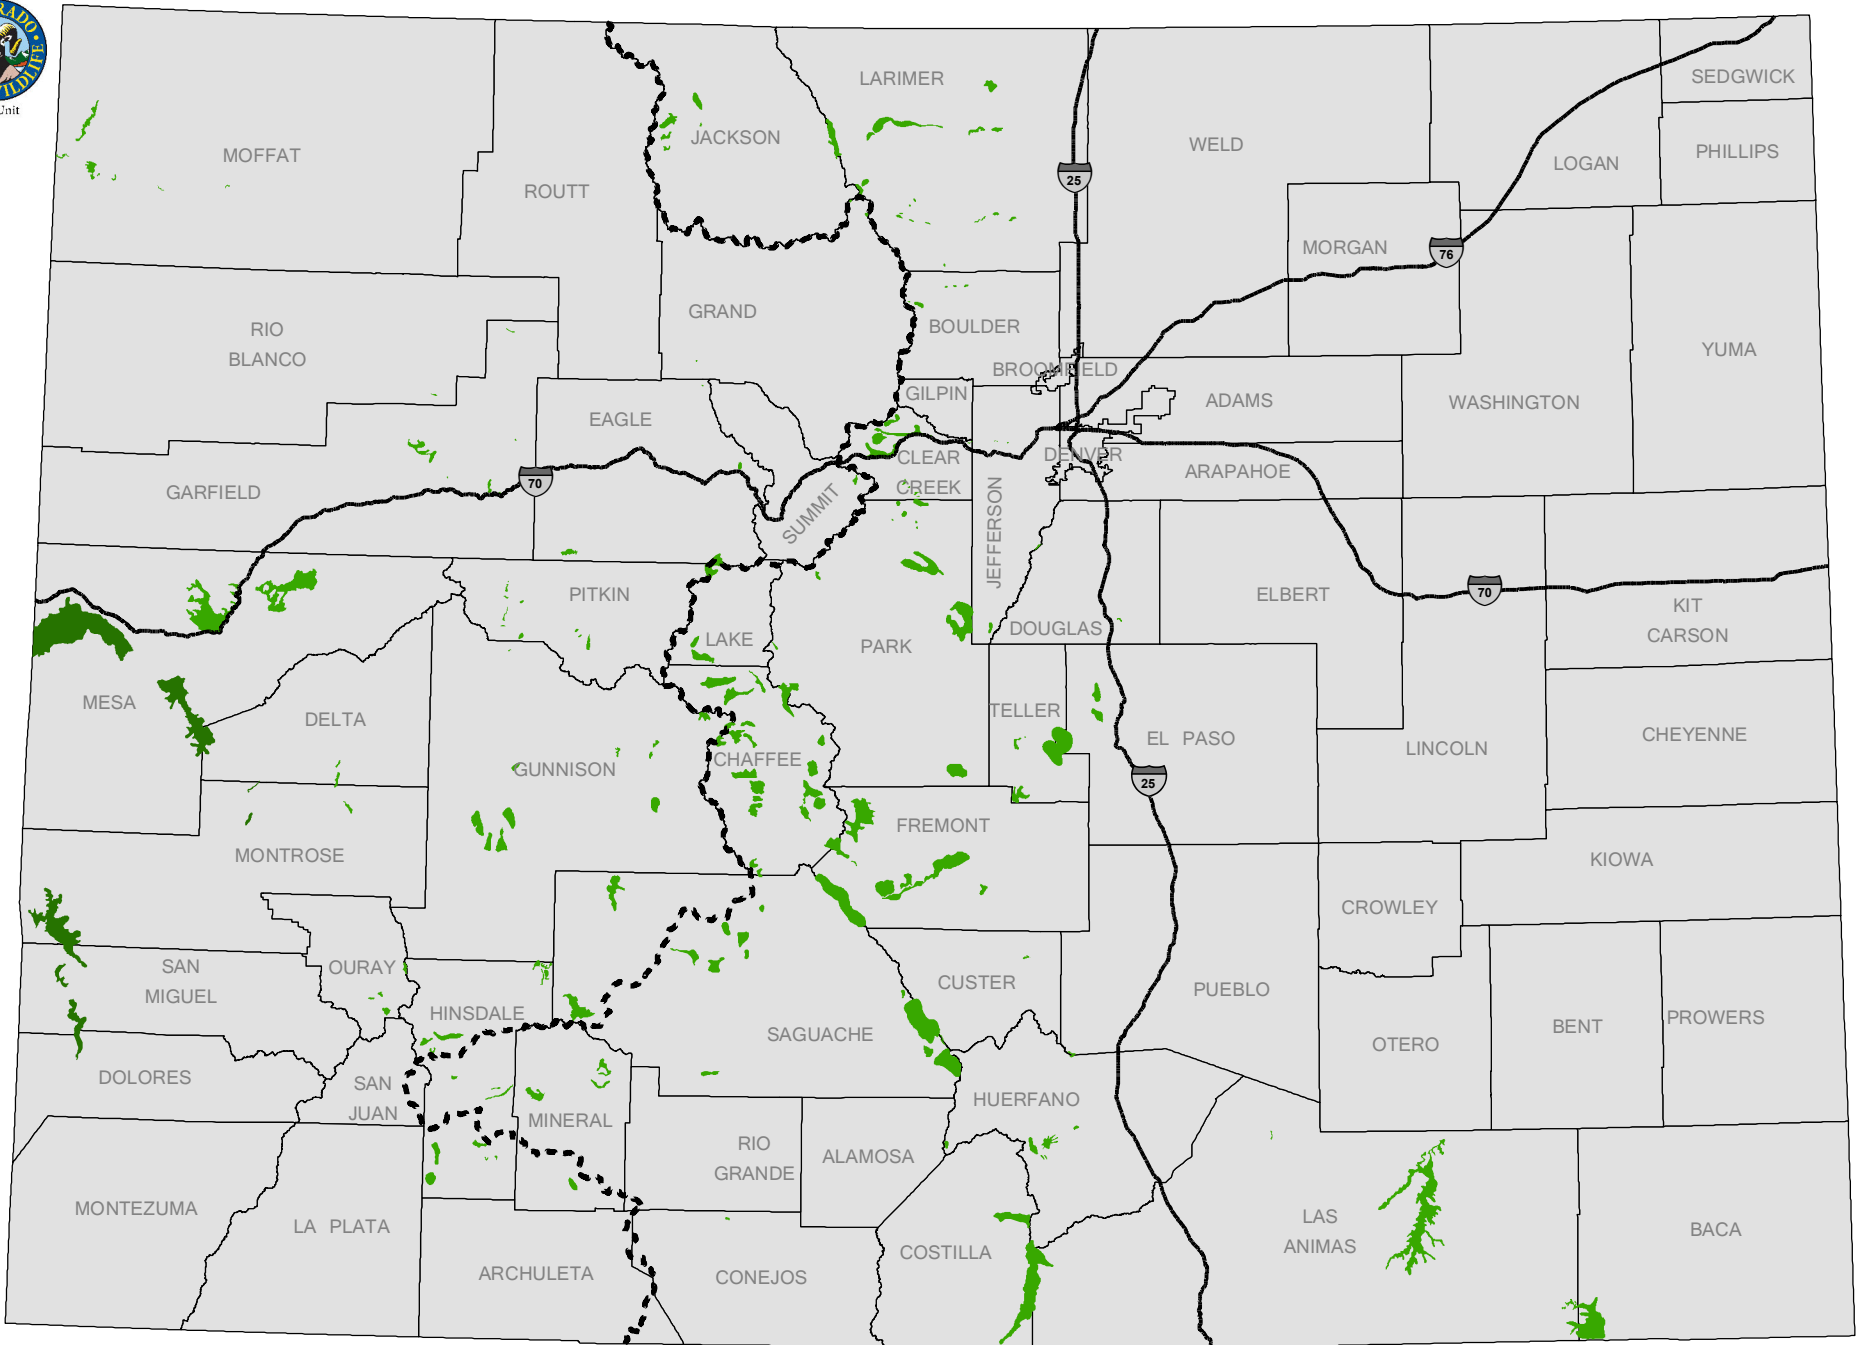

GIS Unit

 Rocky Mountain Bighorn Sheep Production Areas

 Desert Bighorn Sheep Production Areas

DRAFT
September, 2013
PROPOSED

Restricted Surface Occupancy Bighorn Sheep Production Areas

This product is produced and distributed by:
Colorado Parks and Wildlife, GIS Unit
317 W. Prospect Avenue
Fort Collins, CO 80526

Information depicted hereon is for reference purposes only and is compiled from best available sources. Reasonable efforts have been made to ensure the accuracy of this map. Colorado Parks and Wildlife expressly disclaims responsibility for damages or liability that may arise from the use of this map.