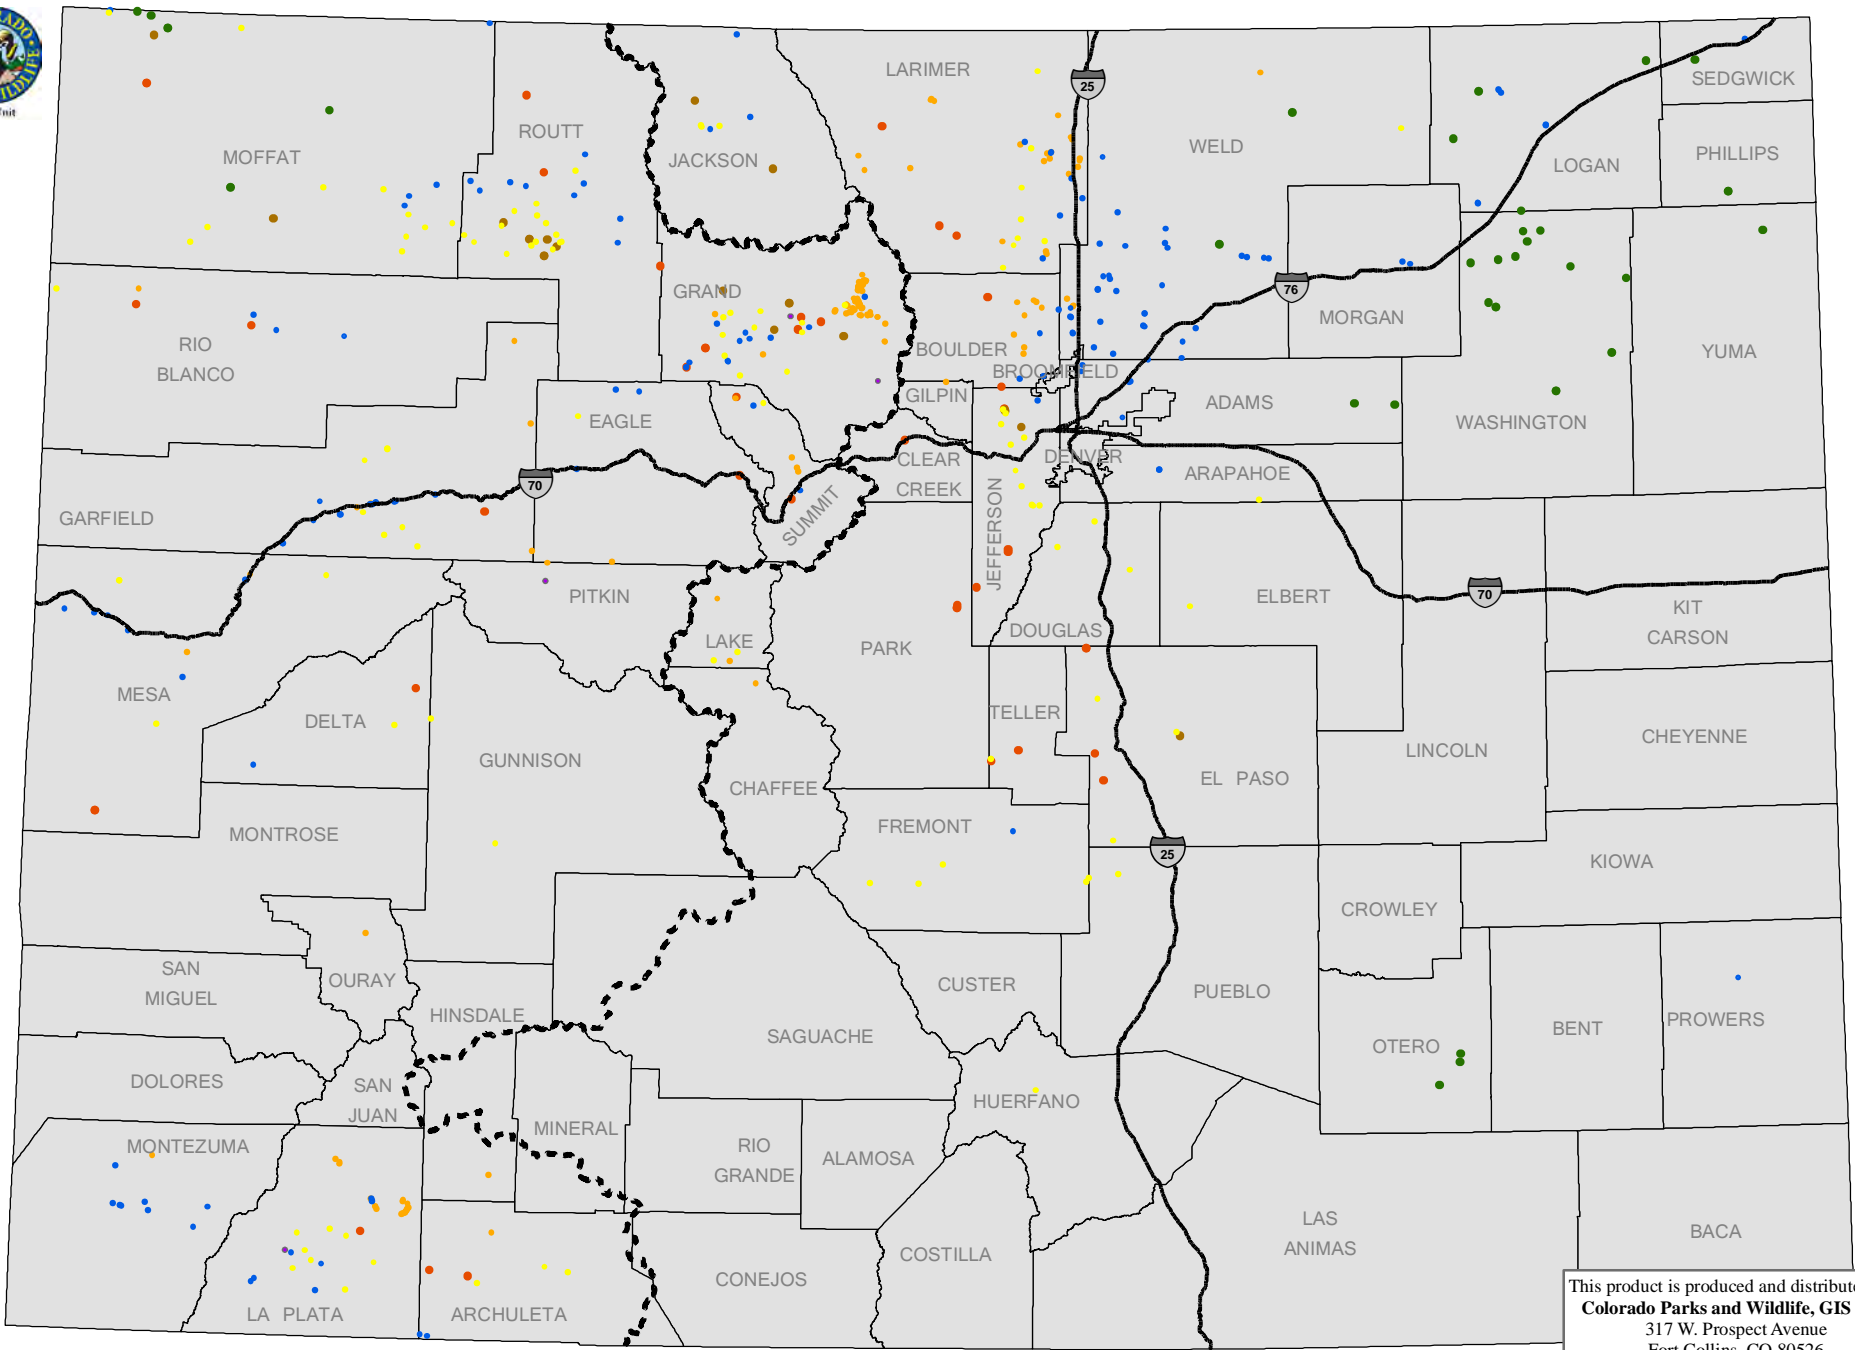

This product is produced and distributed by:
Colorado Parks and Wildlife, GIS Unit
317 W. Prospect Avenue
Fort Collins, CO 80526

- Golden Eagle Active Nests
- Bald Eagle Active Nests
- Prairie Falcon Active Nests
- Osprey Active Nests
- Peregrine Falcon Active Nests
- Ferruginous Hawk Nest Sites
- Northern Goshawk Active Nests

DRAFT
June, 2013
PROPOSED

Restricted Surface Occupancy Raptor Active Nest Sites

Information depicted hereon is for reference purposes only and is compiled from best available sources. Reasonable efforts have been made to ensure the accuracy of this map. Colorado Parks and Wildlife expressly disclaims responsibility for damages or liability that may arise from the use of this map.