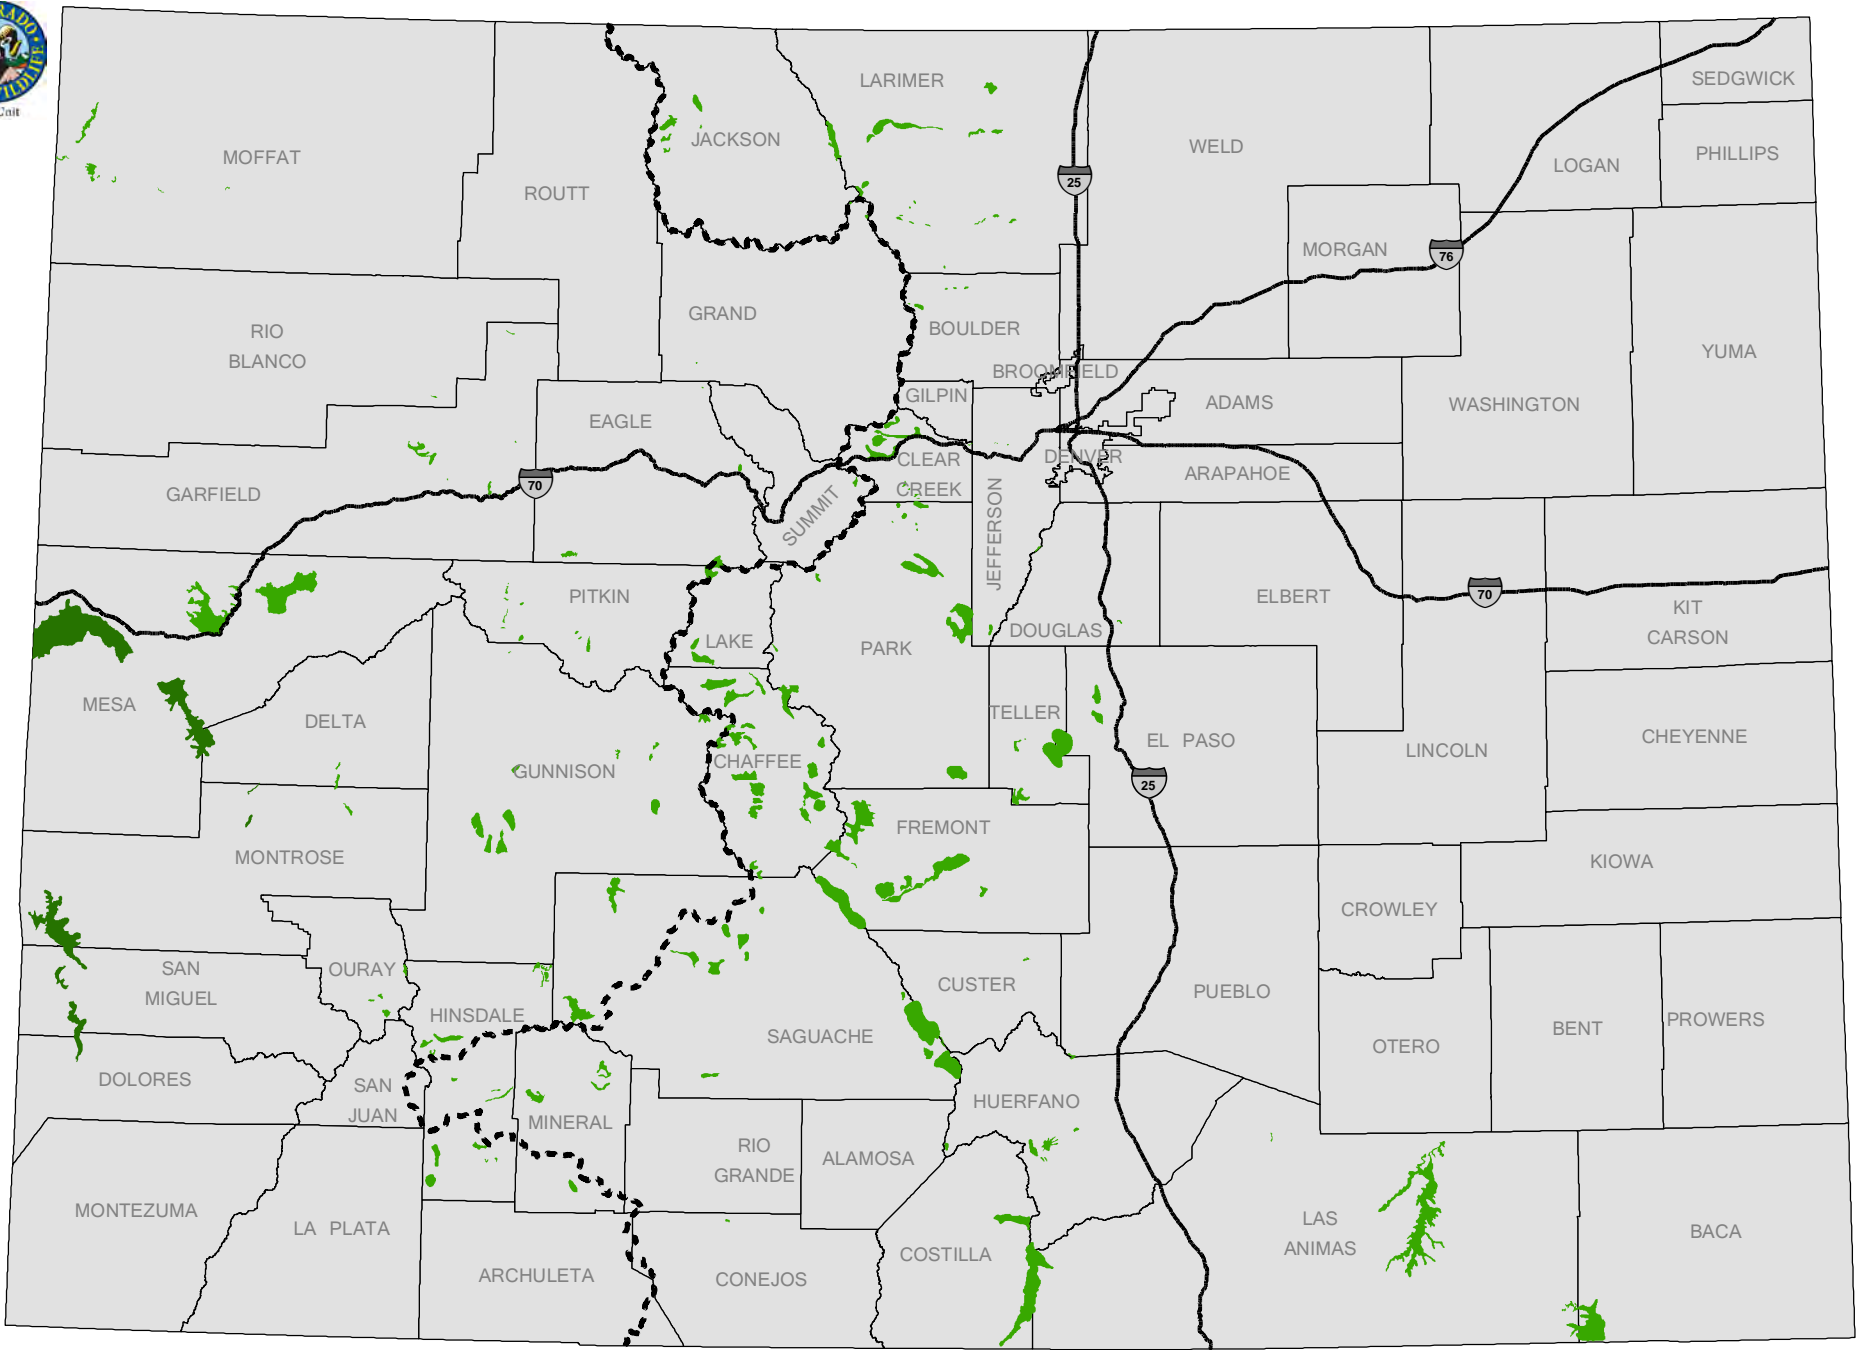

GIS Unit

- Rocky Mountain Bighorn Sheep Production Areas
- Desert Bighorn Sheep Production Areas

DRAFT
June, 2013
PROPOSED

Restricted Surface Occupancy Bighorn Sheep Production Areas

This product is produced and distributed by:
Colorado Parks and Wildlife, GIS Unit
317 W. Prospect Avenue
Fort Collins, CO 80526

Information depicted hereon is for reference purposes only and is compiled from best available sources. Reasonable efforts have been made to ensure the accuracy of this map. Colorado Parks and Wildlife expressly disclaims responsibility for damages or liability that may arise from the use of this map.