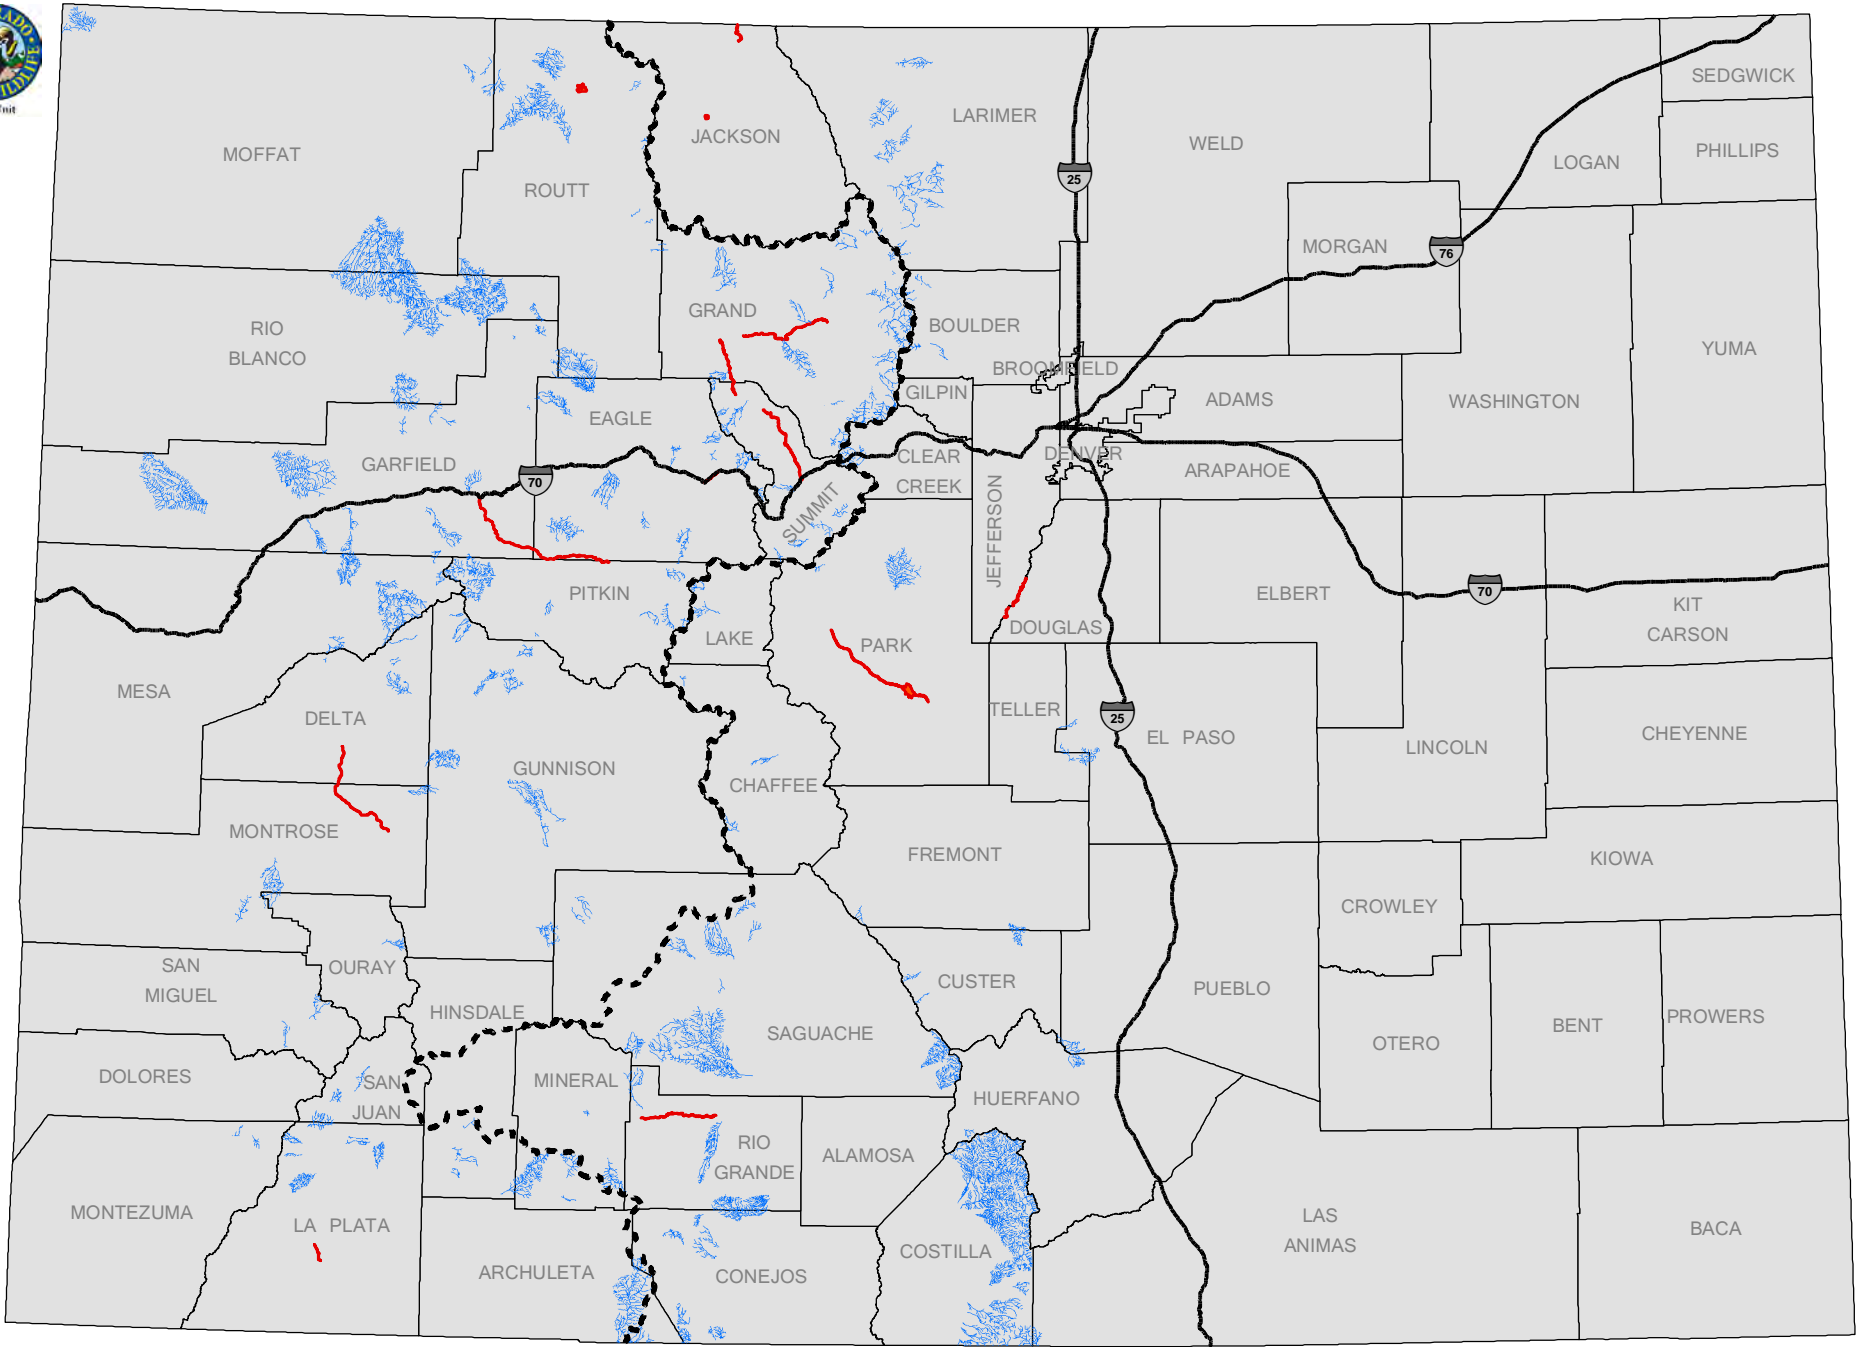

GIS Unit

- Designated Cutthroat Trout Habitat (300 ft buffer)
- Gold Medal Waters (300 ft buffer)

DRAFT
June, 2013
PROPOSED

Restricted Surface Occupancy

Designated Cutthroat Trout and Gold Medal Waters

This product is produced and distributed by:
Colorado Parks and Wildlife, GIS Unit
317 W. Prospect Avenue
Fort Collins, CO 80526

Information depicted hereon is for reference purposes only and is compiled from best available sources. Reasonable efforts have been made to ensure the accuracy of this map. Colorado Parks and Wildlife expressly disclaims responsibility for damages or liability that may arise from the use of this map.