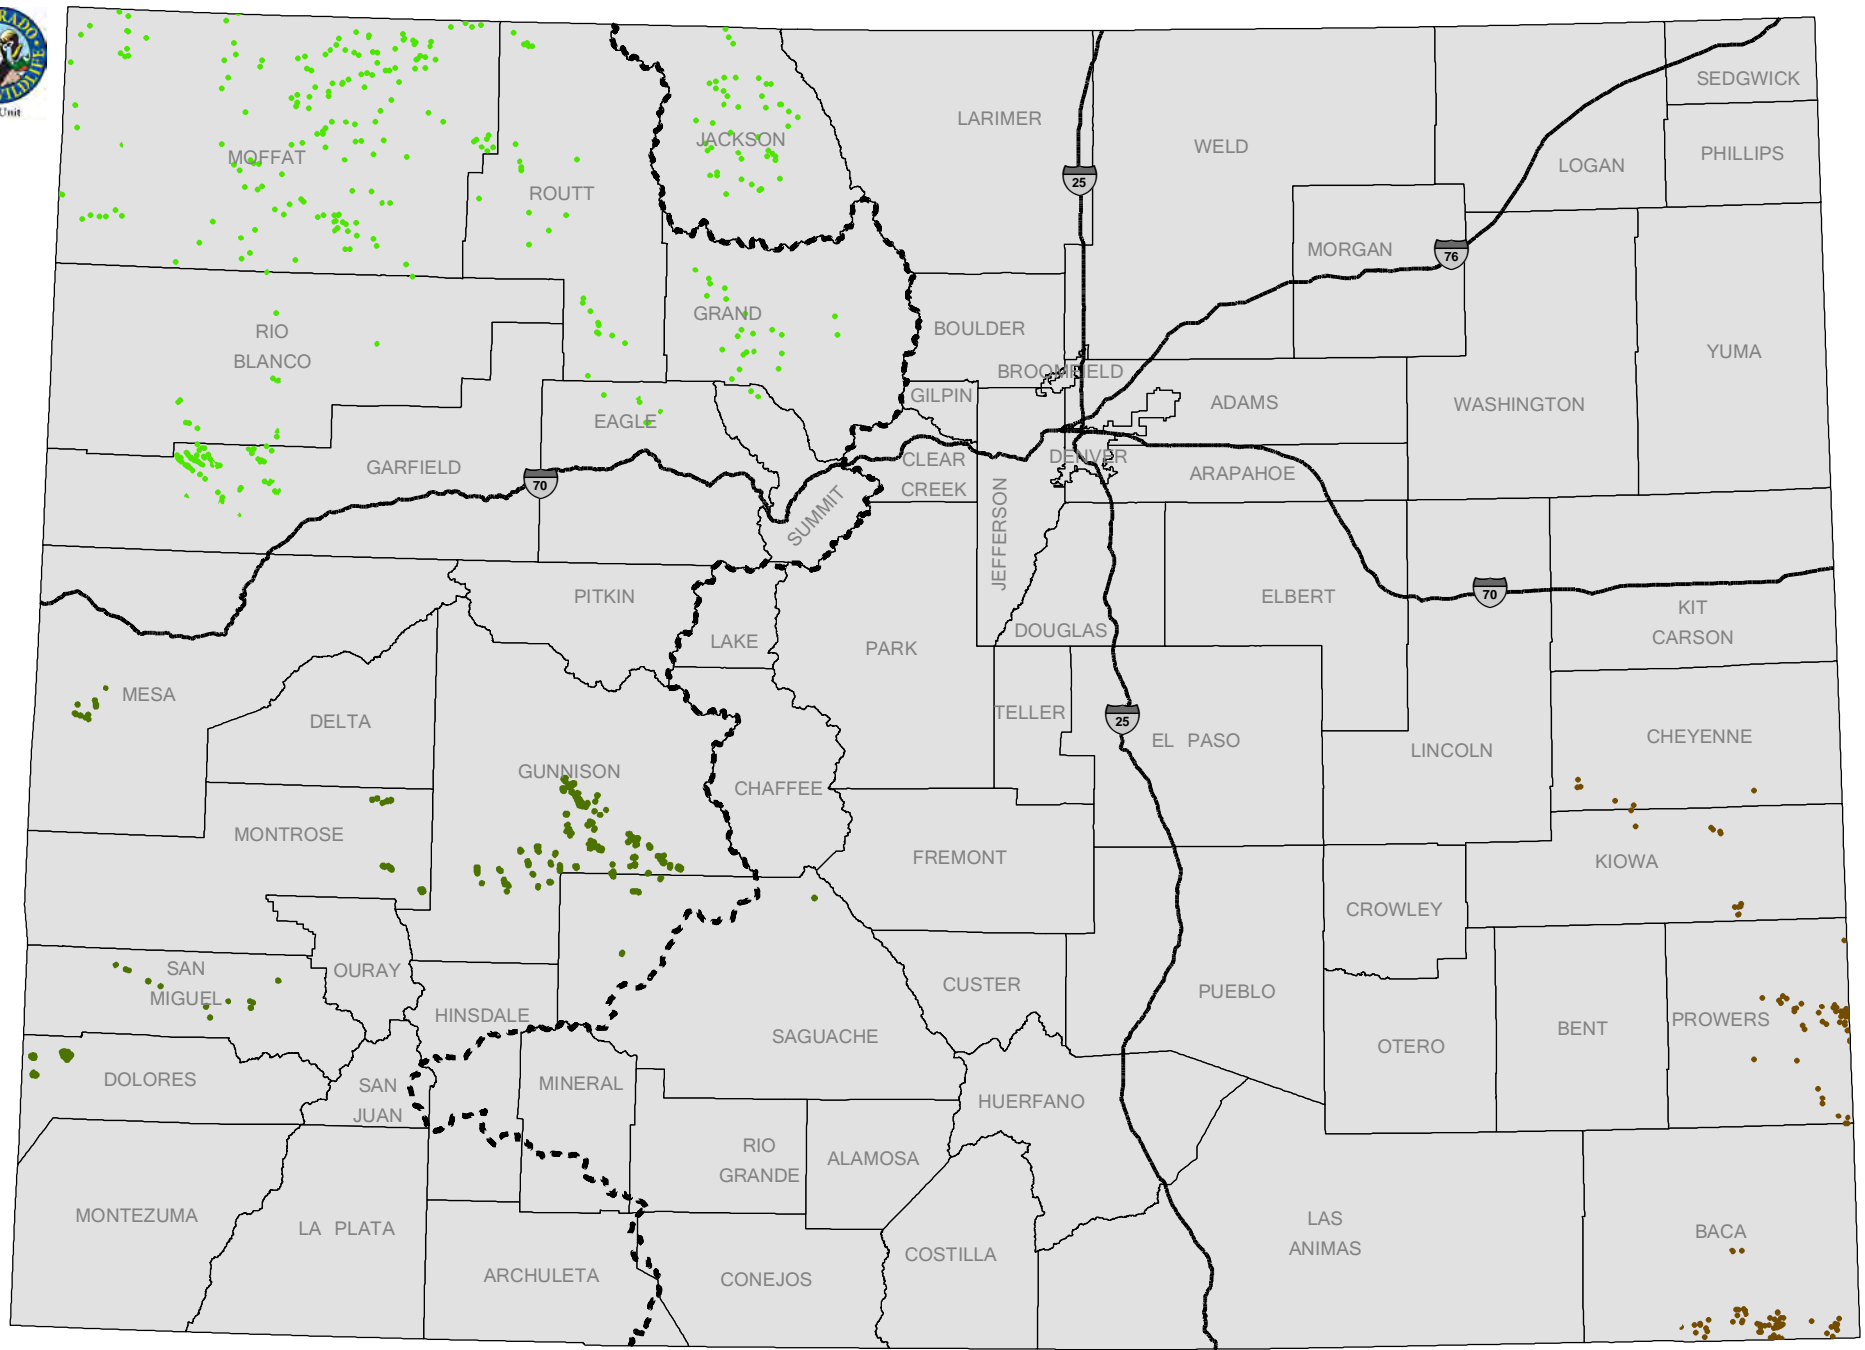

N

This map depicts features that are variable both over time and over the landscape. It represents the best available data at this time. As new information becomes available, these data will be modified and new maps will be created.

Gold Medal Streams (300 ft buffer)	Raptor Active Nest Sites (Bald and Golden Eagles, Ferruginous Hawk, Osprey, N. Goshawk, Peregrine and Prairie Falcons)	Restricted Surface Occupancy All Activities	Lesser Prairie Chicken Leks	Plains Sharp-Tailed Grouse Leks
Designated Cutthroat Trout Habitat (300ft buffer)	Bighorn Sheep Production Areas		Greater Sage Grouse Leks	Columbian Sharp-Tailed Grouse Leks
		DRAFT June, 2013 PROPOSED	Gunnison's Sage Grouse Leks	

GIS Unit

-  Rocky Mountain Bighorn Sheep Production Areas
-  Desert Bighorn Sheep Production Areas

DRAFT
June, 2013
PROPOSED

Restricted Surface Occupancy Bighorn Sheep Production Areas

This product is produced and distributed by:
Colorado Parks and Wildlife, GIS Unit
 317 W. Prospect Avenue
 Fort Collins, CO 80526

Information depicted hereon is for reference purposes only and is compiled from best available sources. Reasonable efforts have been made to ensure the accuracy of this map. Colorado Parks and Wildlife expressly disclaims responsibility for damages or liability that may arise from the use of this map.