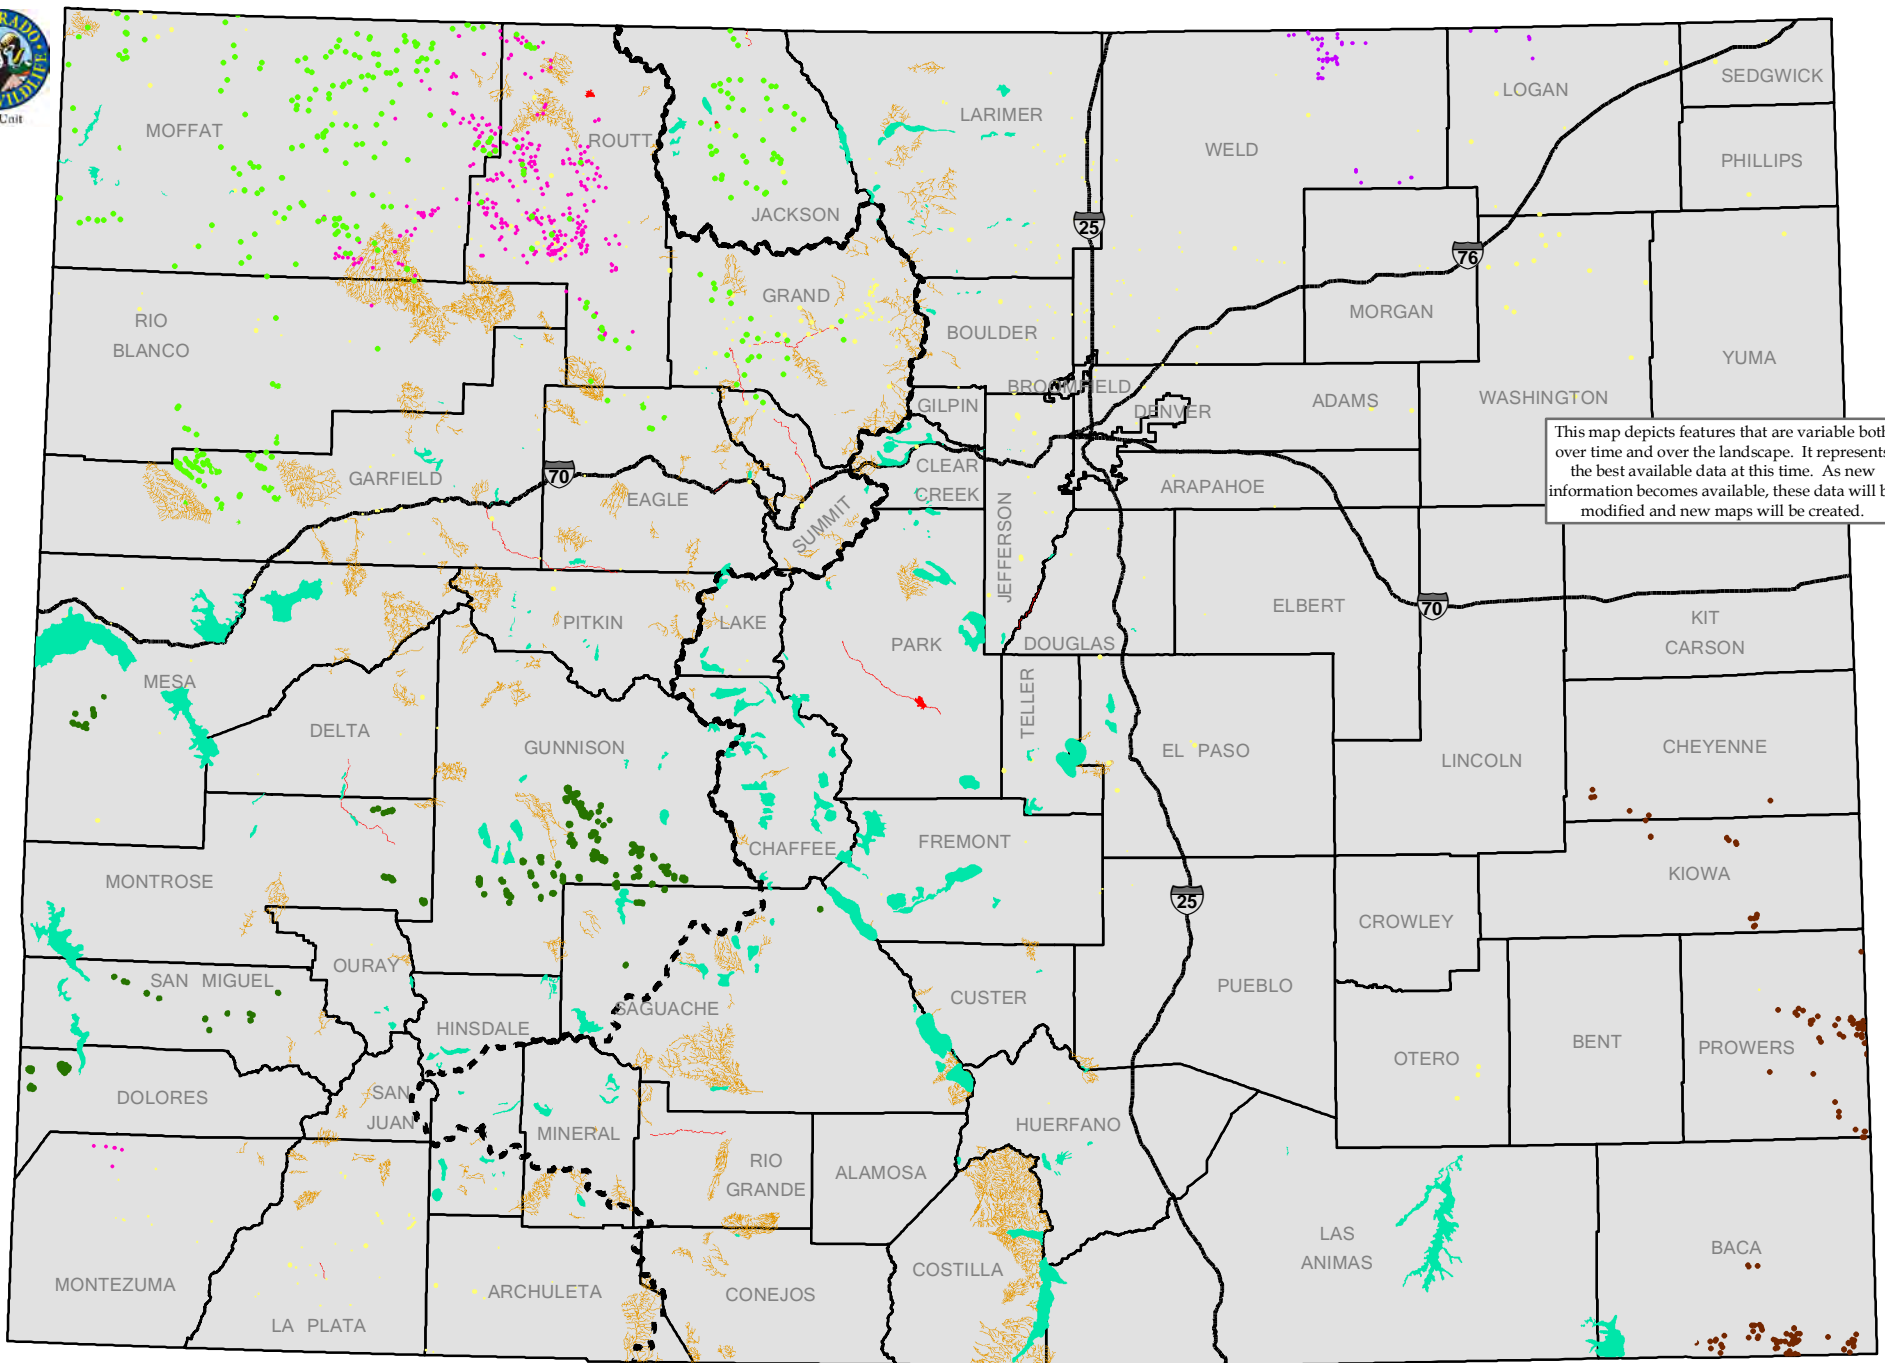

N

This map depicts features that are variable both over time and over the landscape. It represents the best available data at this time. As new information becomes available, these data will be modified and new maps will be created.

Gold Medal Streams (300 ft buffer)	Raptor Active Nest Sites (Bald and Golden Eagles, Ferruginous Hawk, Osprey, N. Goshawk, Peregrine and Prairie Falcons)	Restricted Surface Occupancy All Activities	Lesser Prairie Chicken Leks	Plains Sharp-Tailed Grouse Leks
Designated Cutthroat Trout Habitat (300ft buffer)	Bighorn Sheep Production Areas		Greater Sage Grouse Leks	Columbian Sharp-Tailed Grouse Leks
		DRAFT June, 2013 PROPOSED	Gunnison's Sage Grouse Leks	

GIS Unit

-  Designated Cutthroat Trout Habitat (300 ft buffer)
-  Gold Medal Waters (300 ft buffer)

DRAFT
June, 2013
PROPOSED

Restricted Surface Occupancy

Designated Cutthroat Trout and Gold Medal Waters

This product is produced and distributed by:
Colorado Parks and Wildlife, GIS Unit
 317 W. Prospect Avenue
 Fort Collins, CO 80526