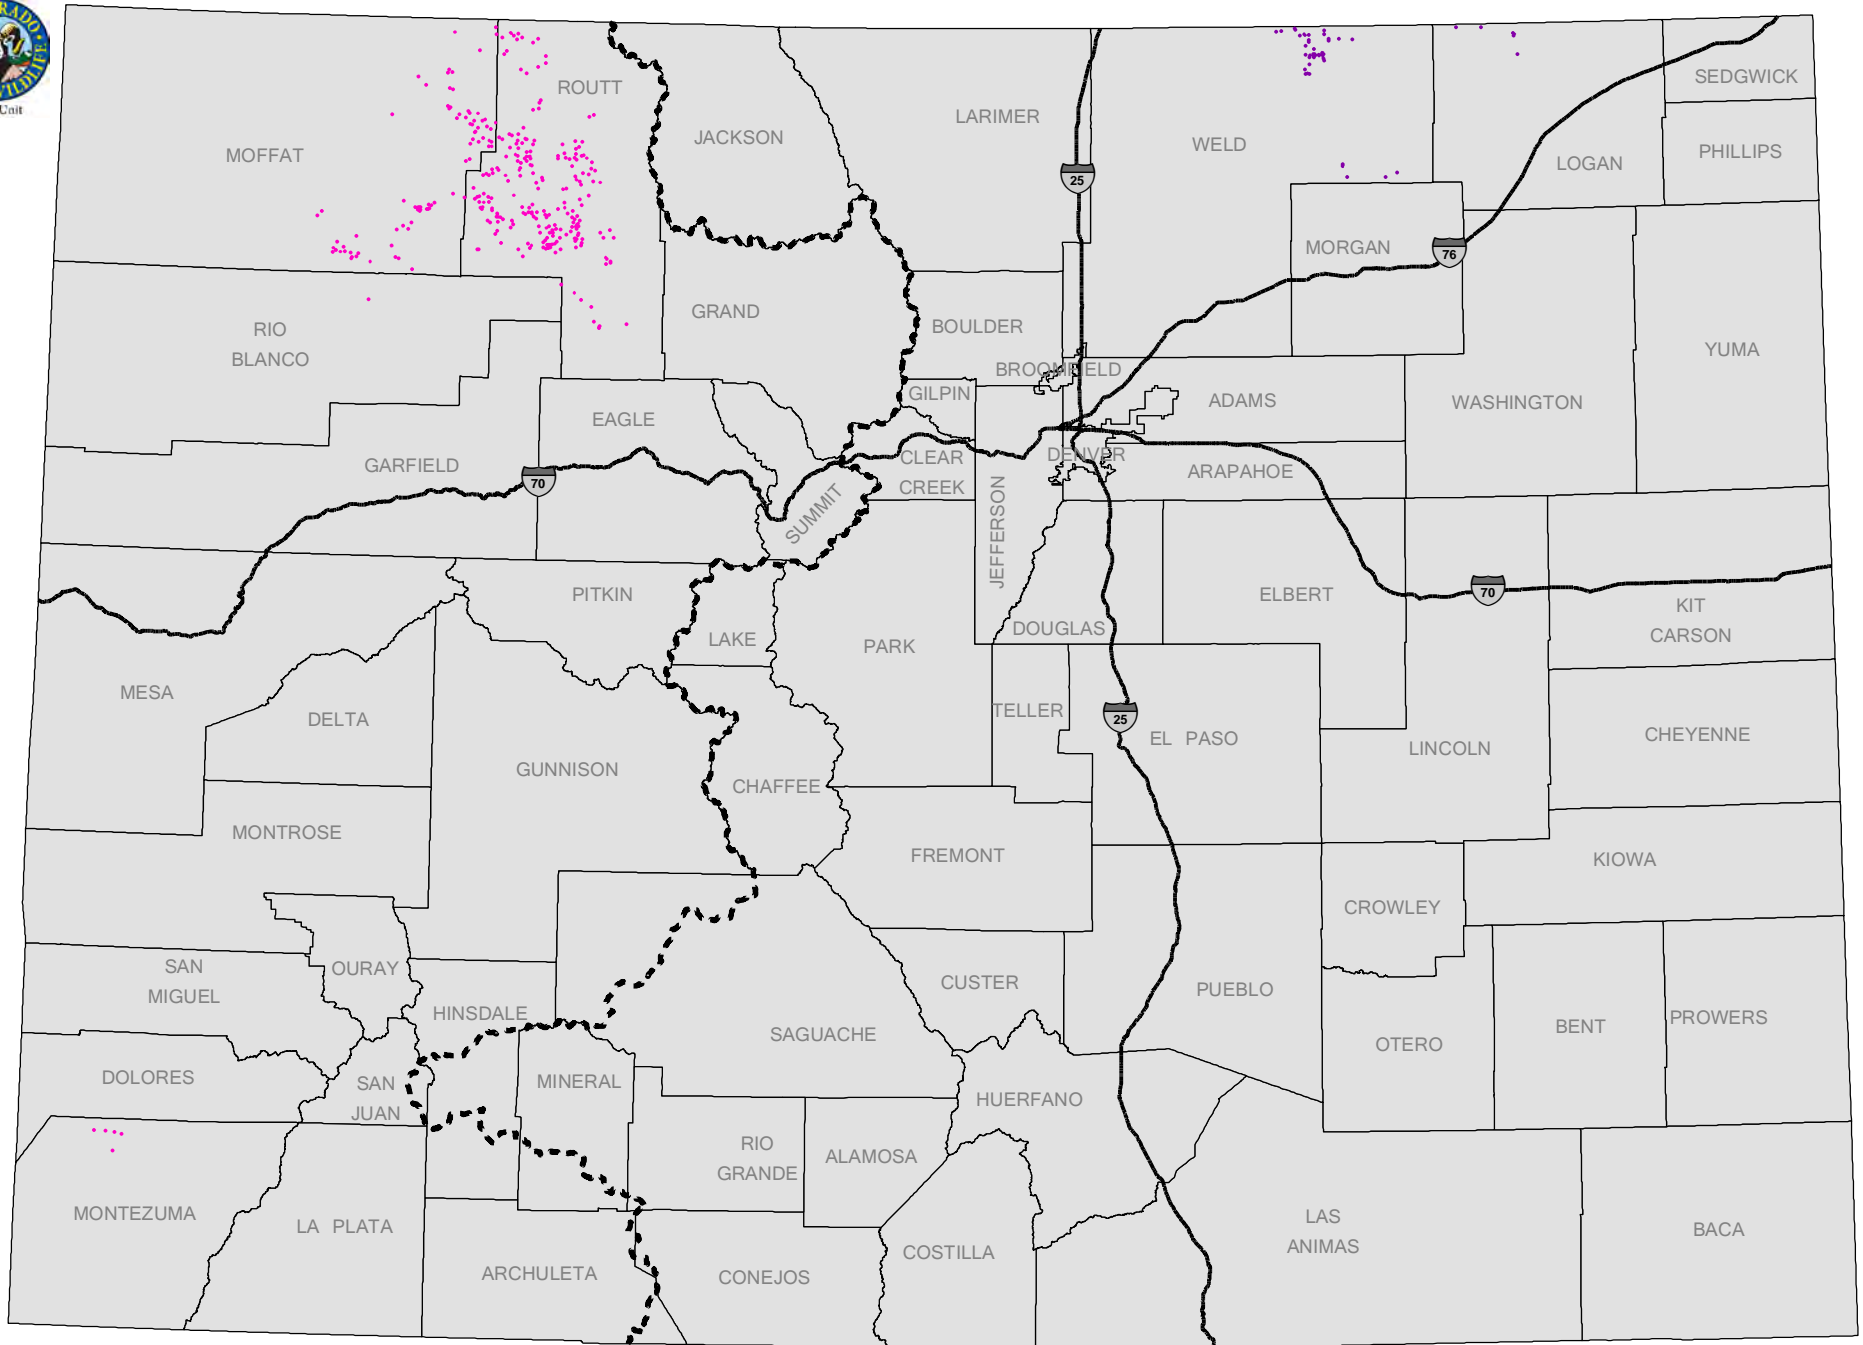

-  Lesser Prairie Chicken Leks
-  Greater Sage Grouse Leks
-  Gunnison's Sage Grouse Leks

DRAFT
June, 2013
PROPOSED

Restricted Surface Occupancy

Greater Sage-Grouse, Gunnison's Sage-Grouse,
 Lesser Prairie-Chicken Leks

GIS Unit

- Columbian Sharp-Tailed Grouse Leks
- Plains Sharp-Tailed Grouse Leks

DRAFT
June, 2013
PROPOSED

Restricted Surface Occupancy Columbian and Plains Sharp-Tailed Grouse Leks

This product is produced and distributed by:
Colorado Parks and Wildlife, GIS Unit
 317 W. Prospect Avenue
 Fort Collins, CO 80526