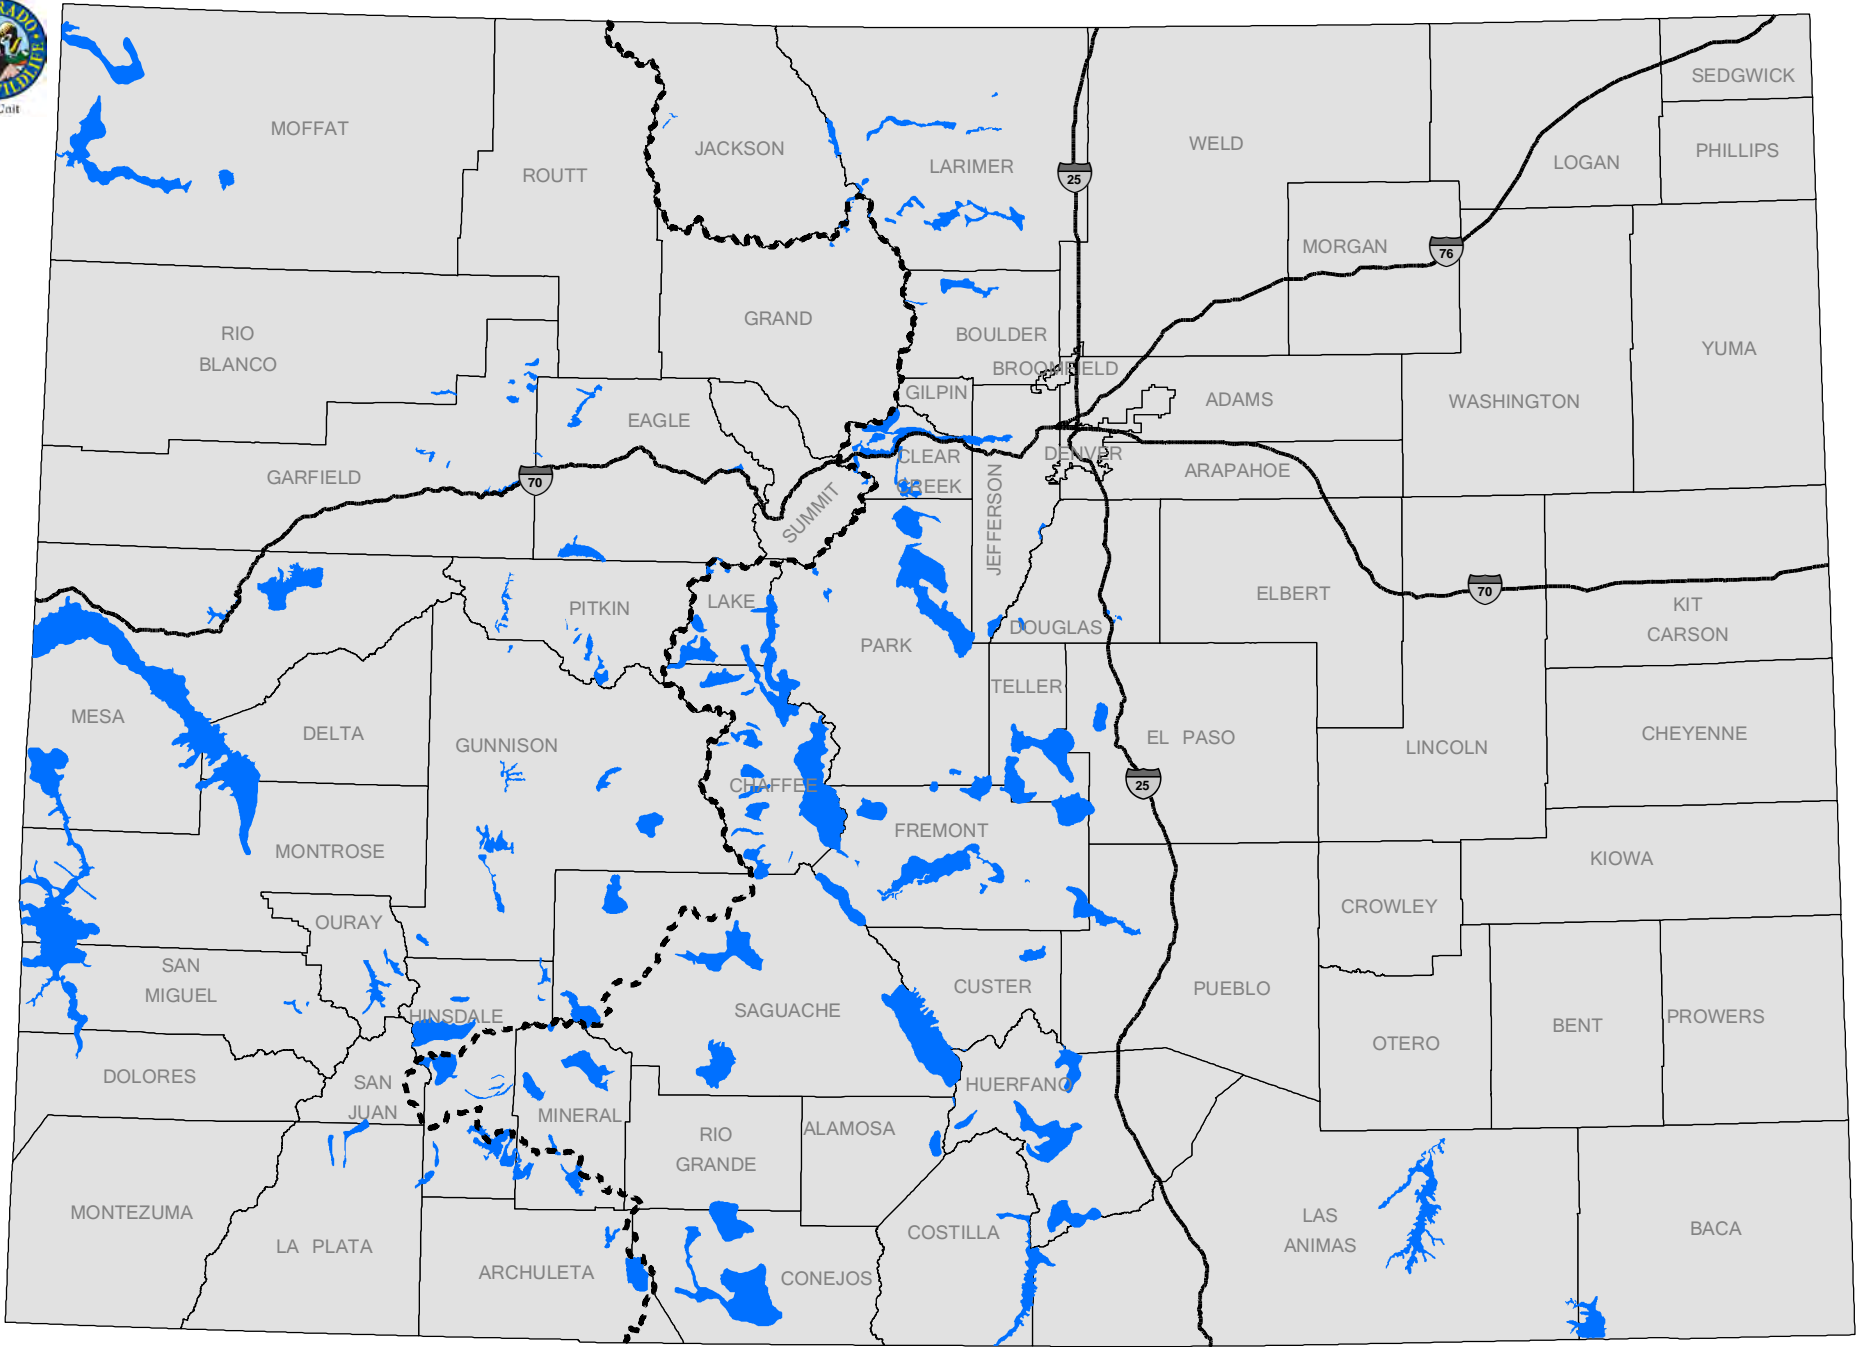

GIS Unit

Bighorn Sheep Winter Range

DRAFT
June, 2013
PROPOSED

Sensitive Wildlife Habitat

Bighorn Sheep Winter Range

This product is produced and distributed by:
Colorado Parks and Wildlife, GIS Unit
317 W. Prospect Avenue
Fort Collins, CO 80526

Information depicted hereon is for reference purposes only and is compiled from best available sources. Reasonable efforts have been made to ensure the accuracy of this map. Colorado Parks and Wildlife expressly disclaims responsibility for damages or liability that may arise from the use of this map.