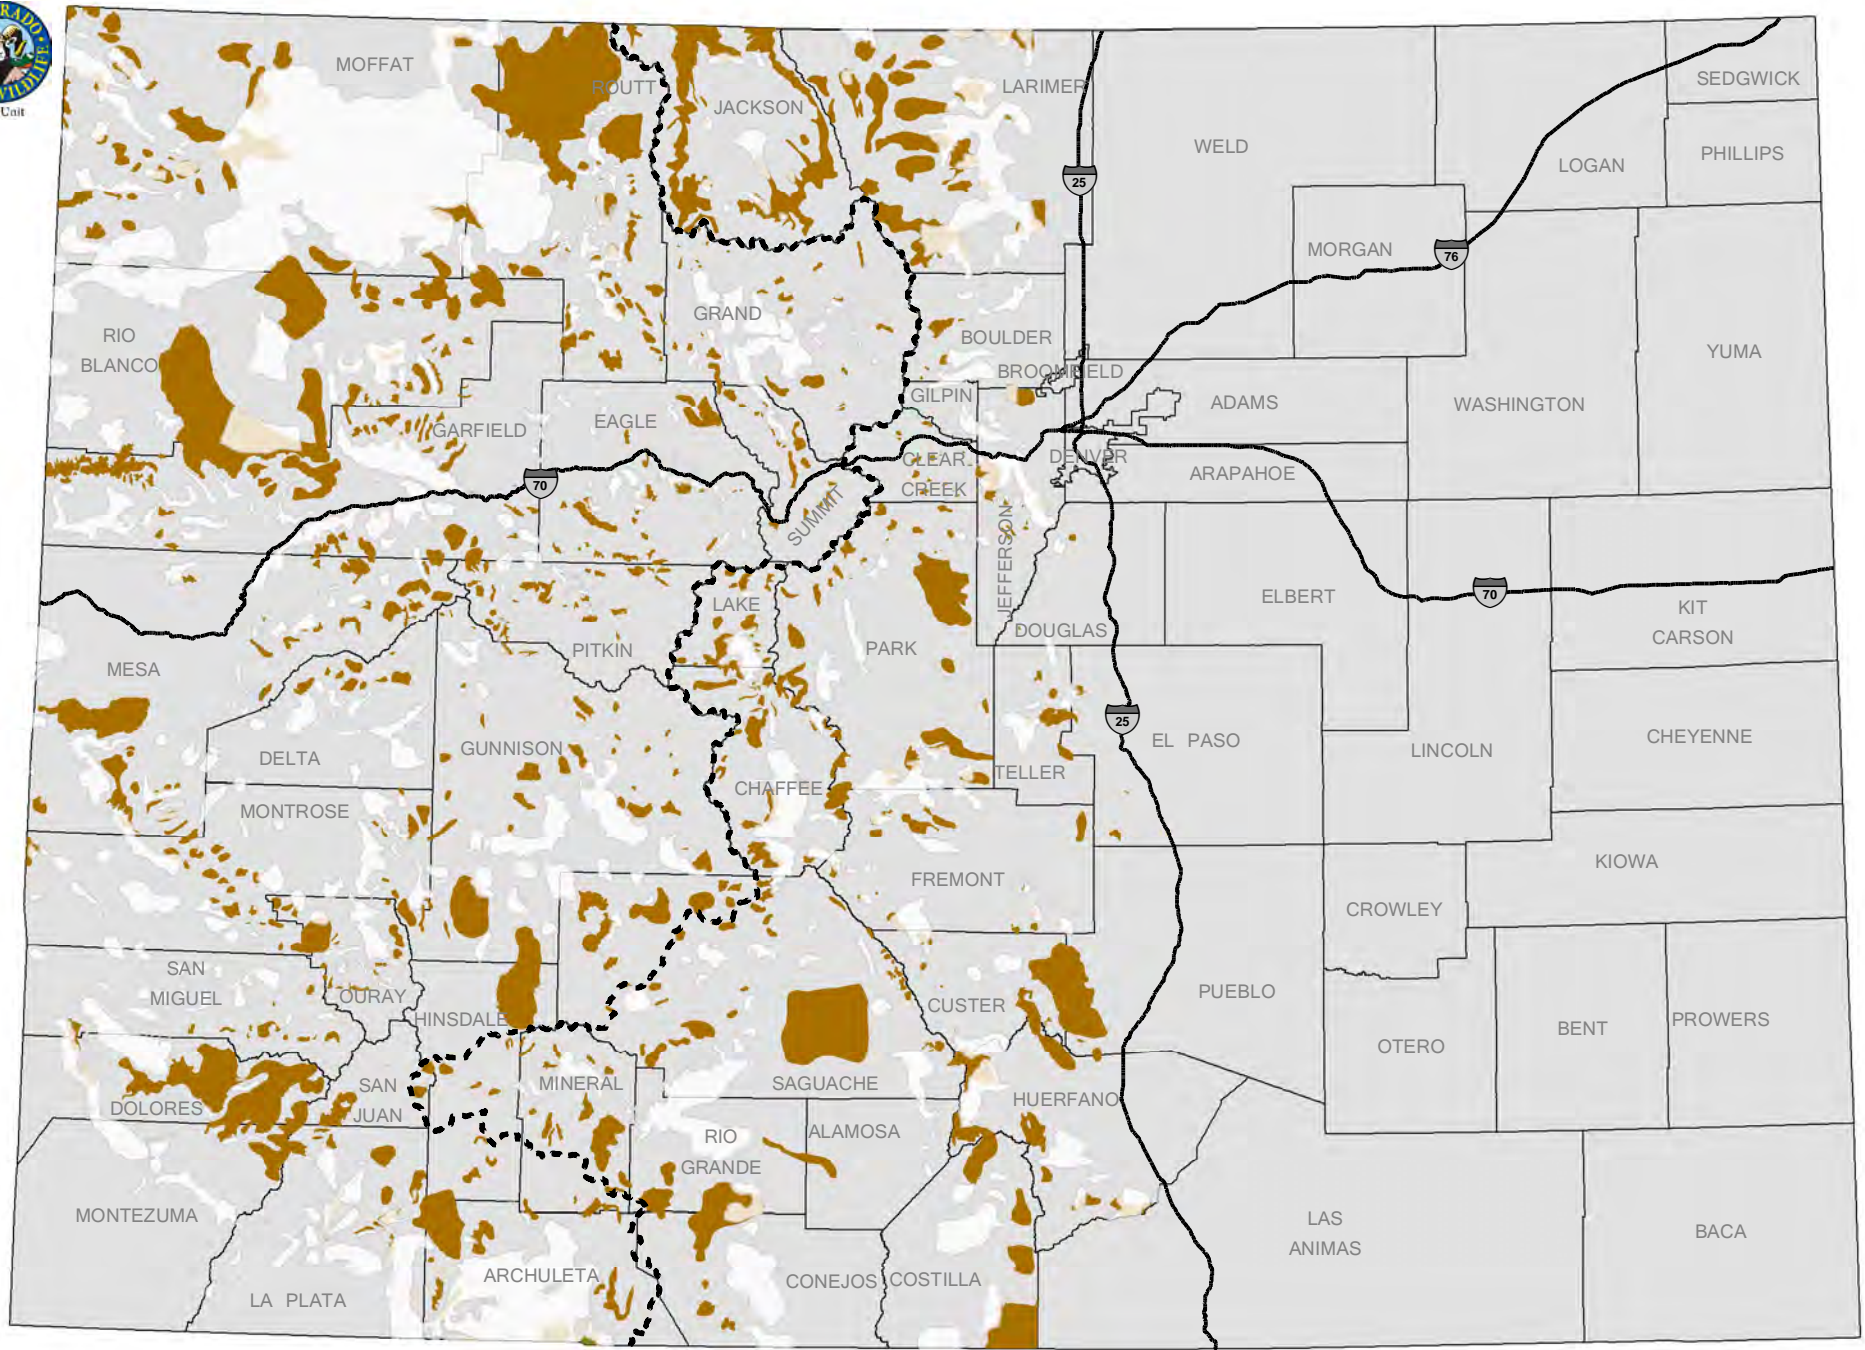

GIS Unit

- Elk Winter Concentration Areas
- Elk Production Areas
- Elk Production/Winter Concentration Areas

DRAFT June, 2013
PROPOSED

Sensitive Wildlife Habitat
Elk Production and Winter Concentration Areas

This product is produced and distributed by:
Colorado Parks and Wildlife, GIS Unit
317 W. Prospect Avenue
Fort Collins, CO 80526

Information depicted hereon is for reference purposes only and is compiled from best available sources. Reasonable efforts have been made to ensure the accuracy of this map. Colorado Parks and Wildlife expressly disclaims responsibility for damages or liability that may arise from the use of this map.