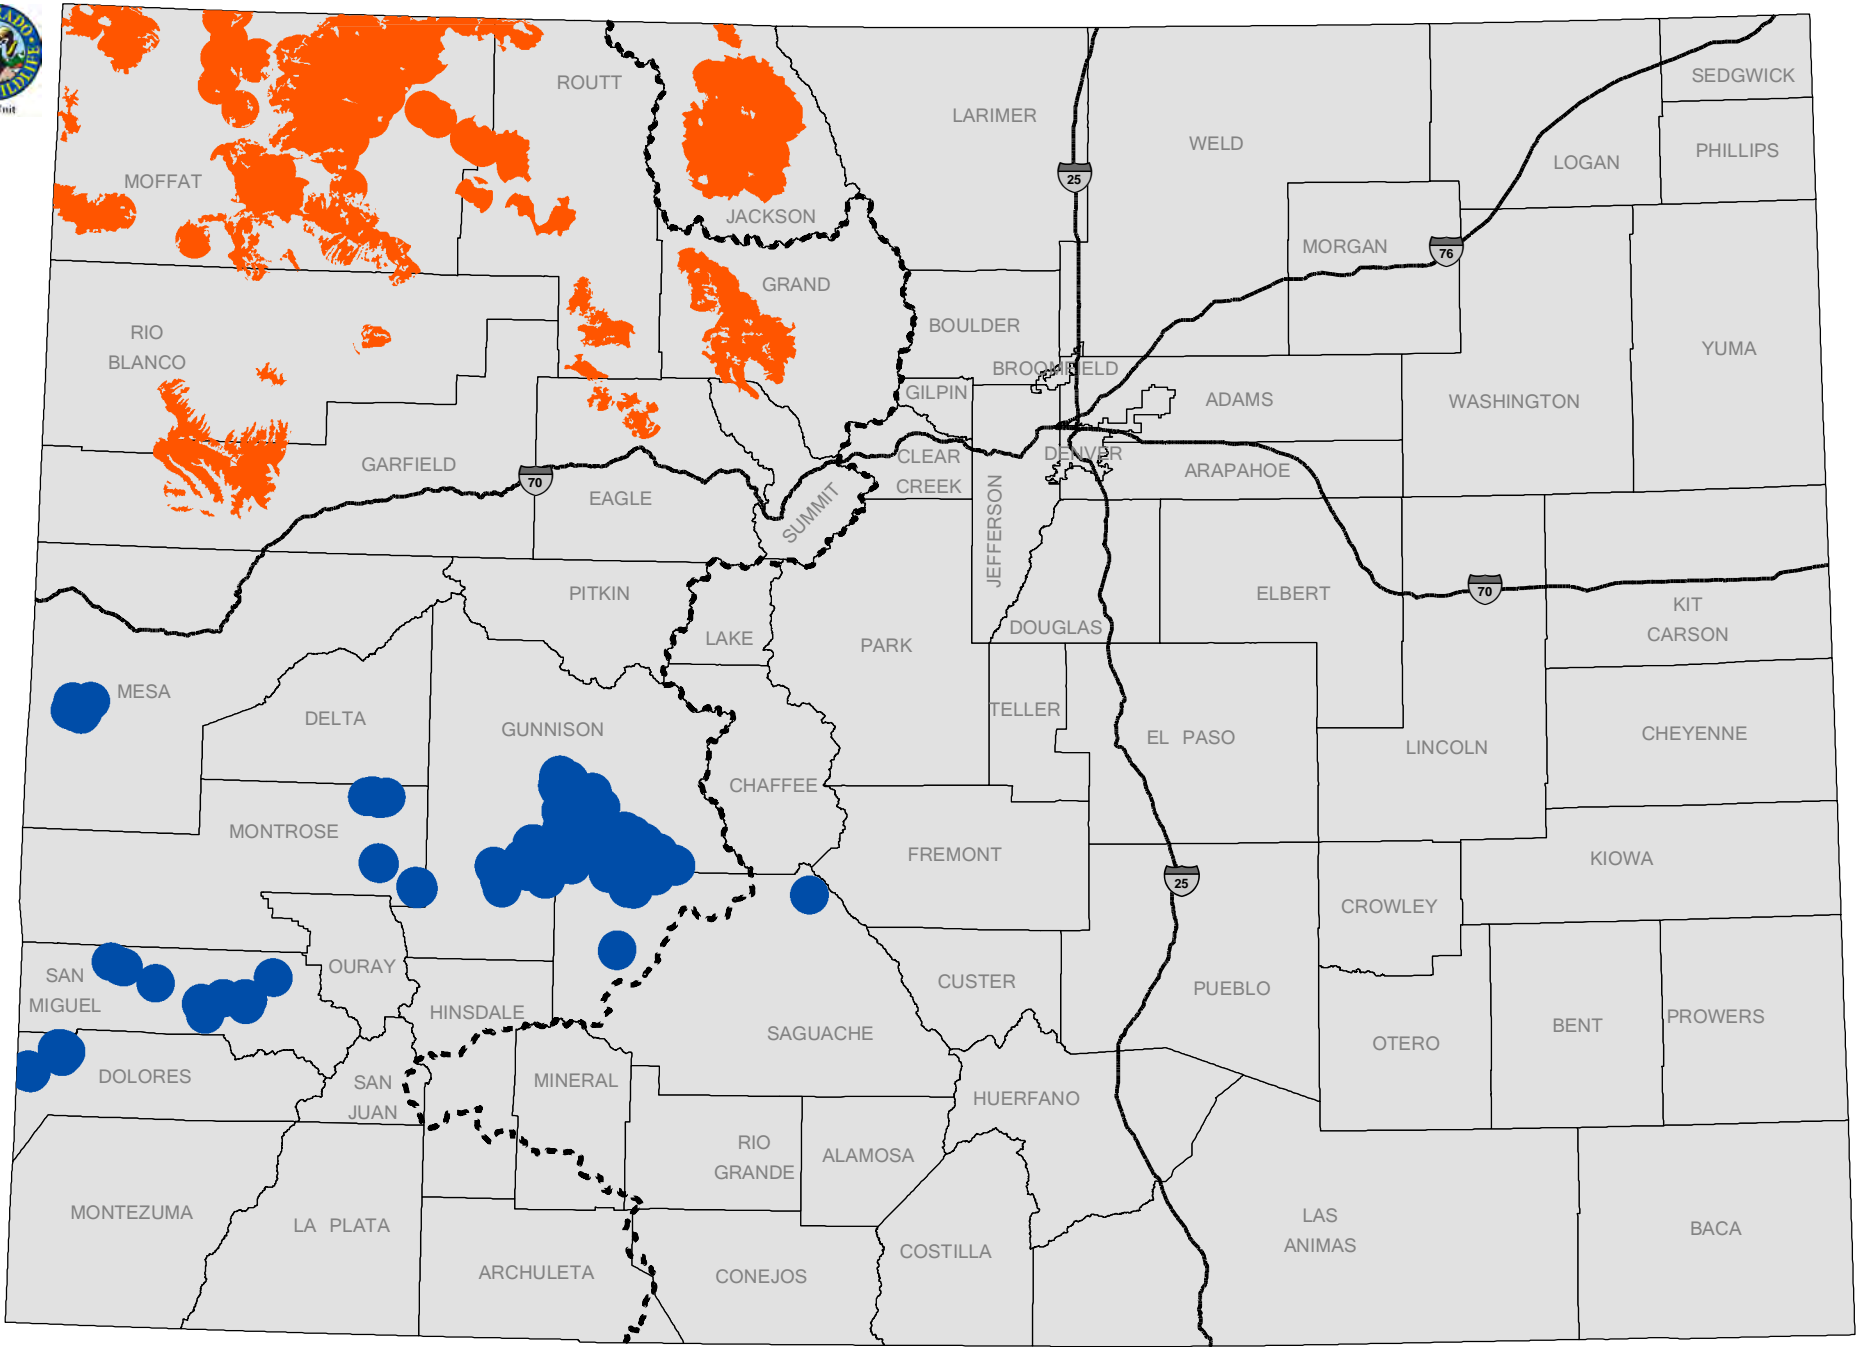

- Greater Sage Grouse Preliminary Priority Habitat
- Gunnison Sage Grouse Production Areas

DRAFT
June, 2013
PROPOSED

Sensitive Wildlife Habitat
Greater Sage-Grouse Preliminary Priority Habitat
and Gunnison Sage-Grouse Production Areas

This product is produced and distributed by:
Colorado Parks and Wildlife, GIS Unit
317 W. Prospect Avenue
Fort Collins, CO 80526

Information depicted hereon is for reference purposes only and is compiled from best available sources. Reasonable efforts have been made to ensure the accuracy of this map. Colorado Parks and Wildlife expressly disclaims responsibility for damages or liability that may arise from the use of this map.