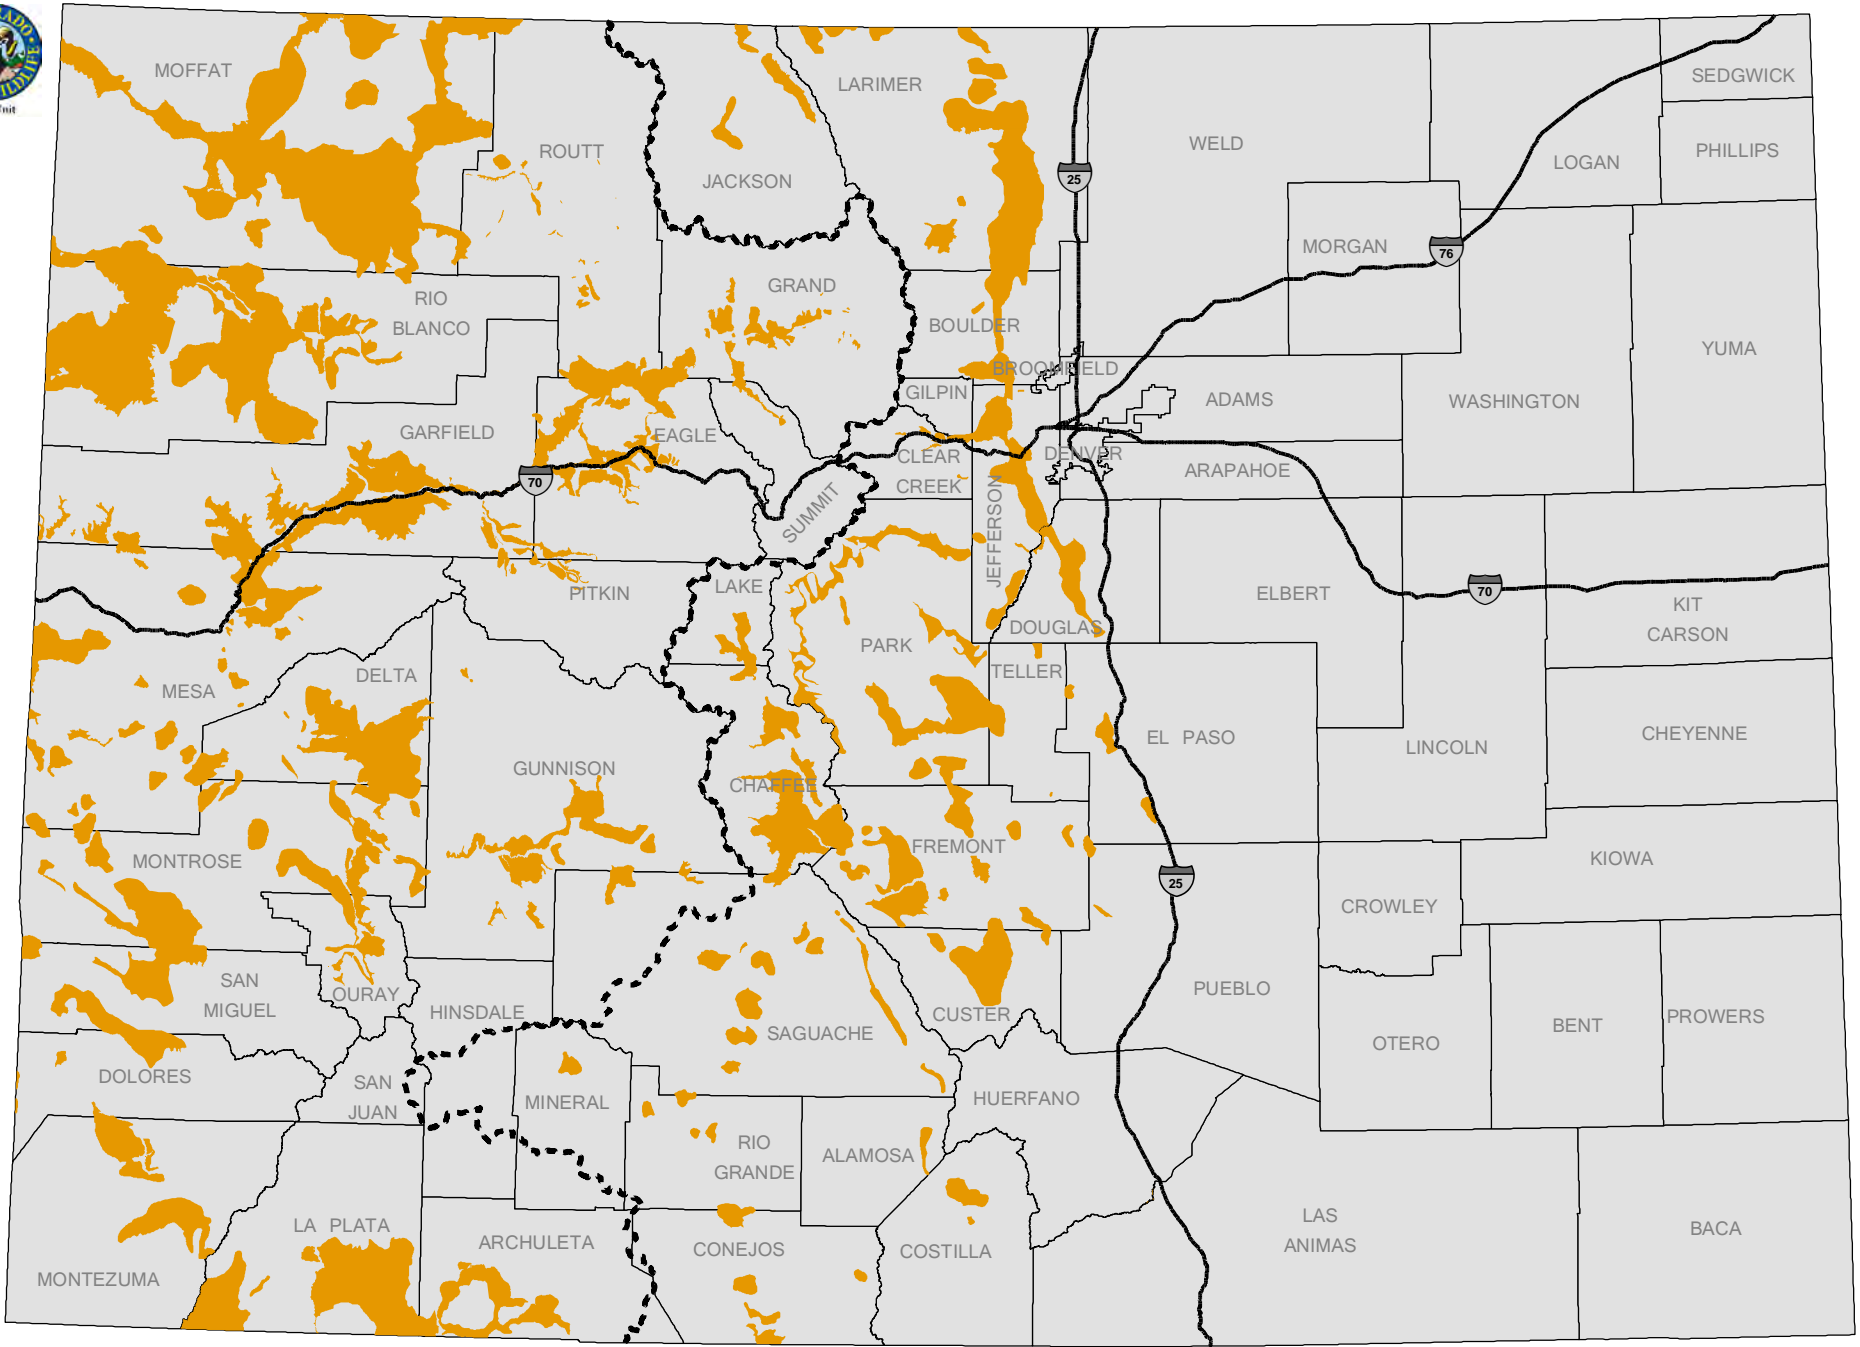

Mule Deer Critical Winter Range

DRAFT
June, 2013
PROPOSED

Sensitive Wildlife Habitat
Mule Deer Critical Winter Range

This product is produced and distributed by:
Colorado Parks and Wildlife, GIS Unit
317 W. Prospect Avenue
Fort Collins, CO 80526

Information depicted hereon is for reference purposes only and is compiled from best available sources. Reasonable efforts have been made to ensure the accuracy of this map. Colorado Parks and Wildlife expressly disclaims responsibility for damages or liability that may arise from the use of this map.