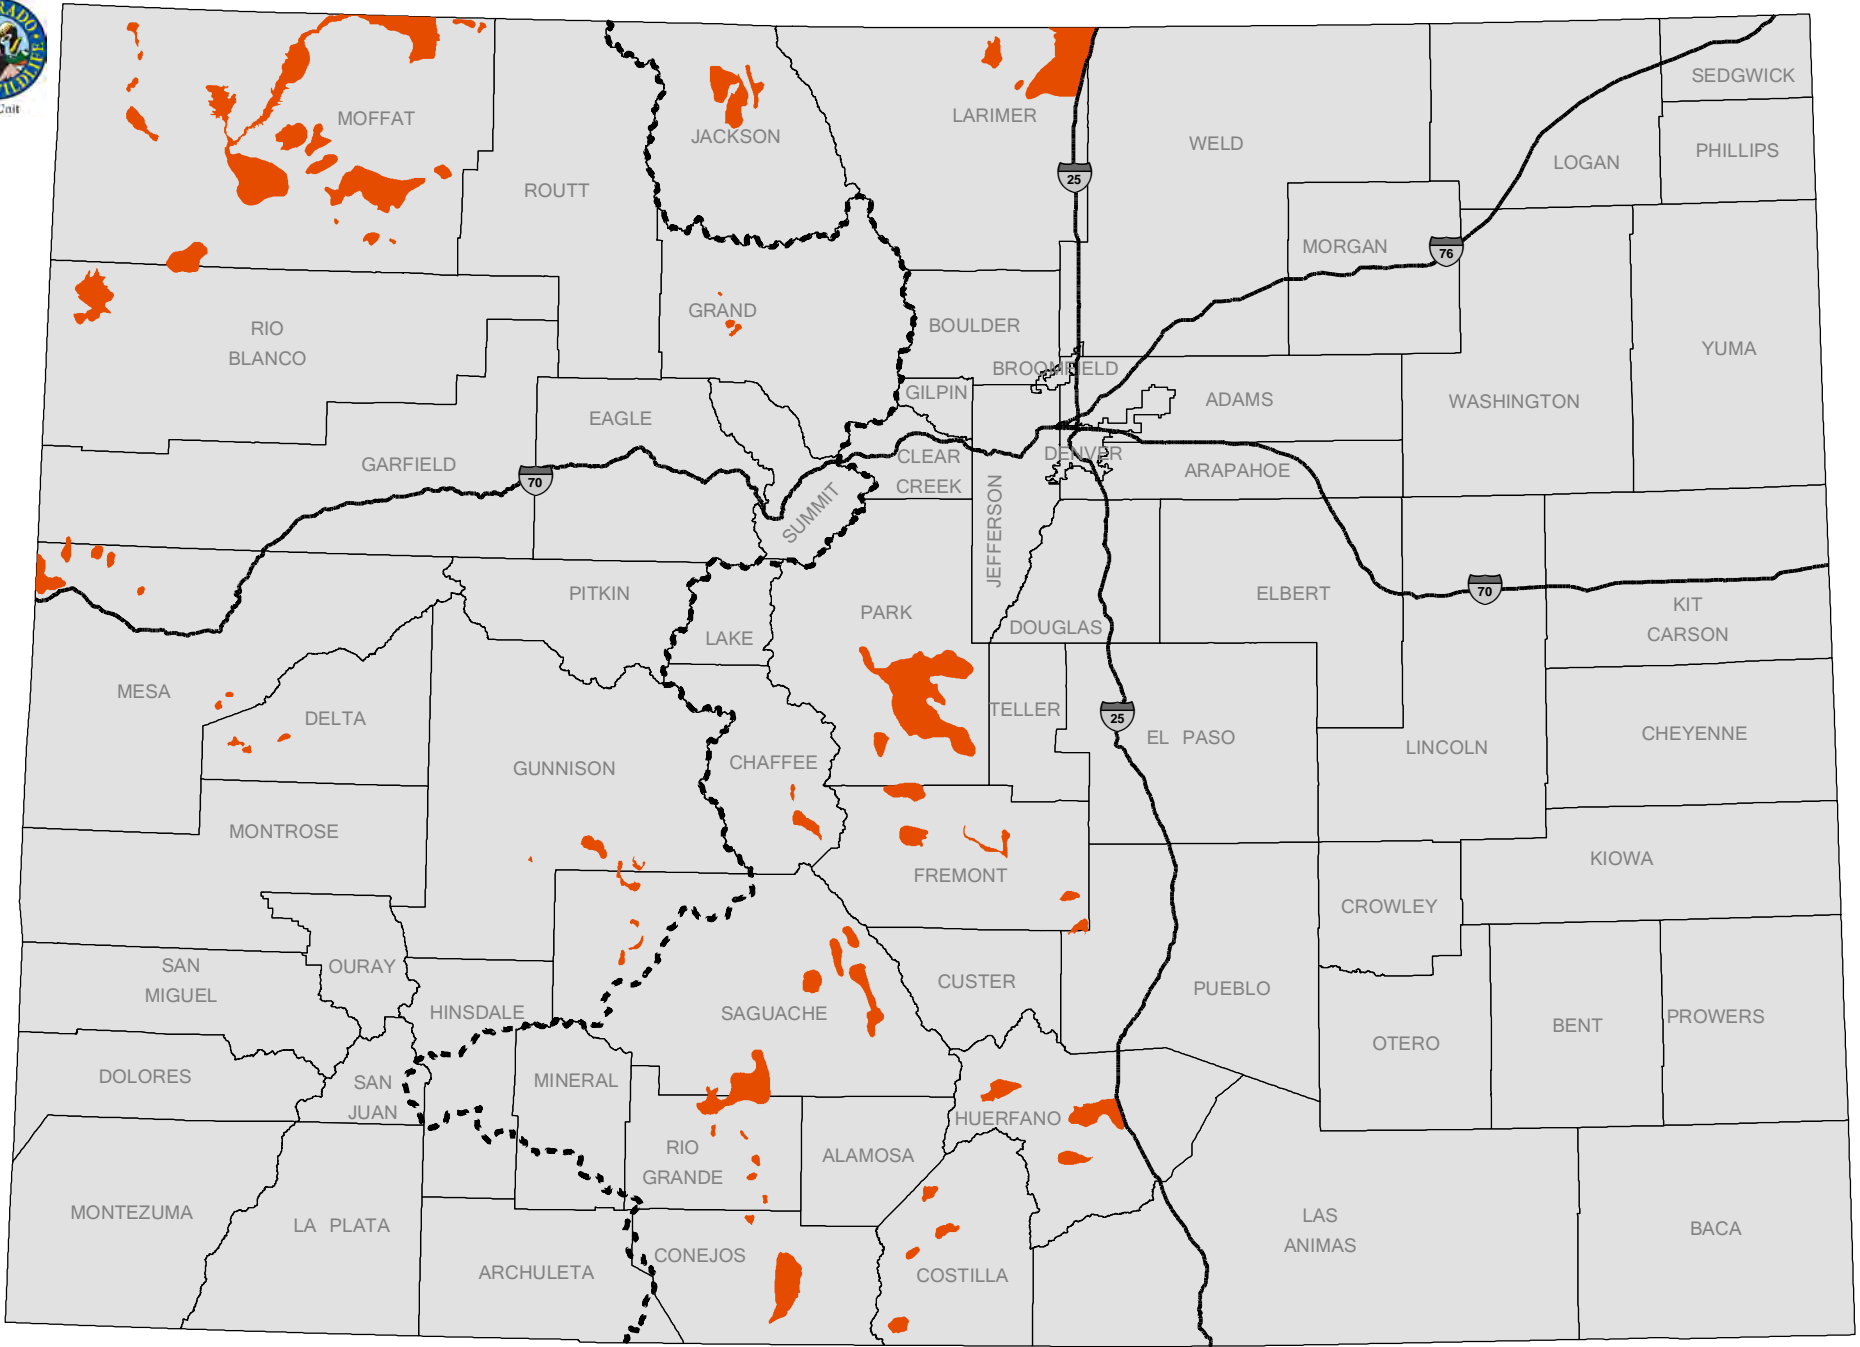

GIS Unit

Pronghorn Winter Concentration Areas

DRAFT
June, 2012
PROPOSED

Sensitive Wildlife Habitat

Pronghorn Winter Concentration Areas

This product is produced and distributed by:
Colorado Parks and Wildlife, GIS Unit
317 W. Prospect Avenue
Fort Collins, CO 80526

Information depicted hereon is for reference purposes only and is compiled from best available sources. Reasonable efforts have been made to ensure the accuracy of this map. Colorado Parks and Wildlife expressly disclaims responsibility for damages or liability that may arise from the use of this map.