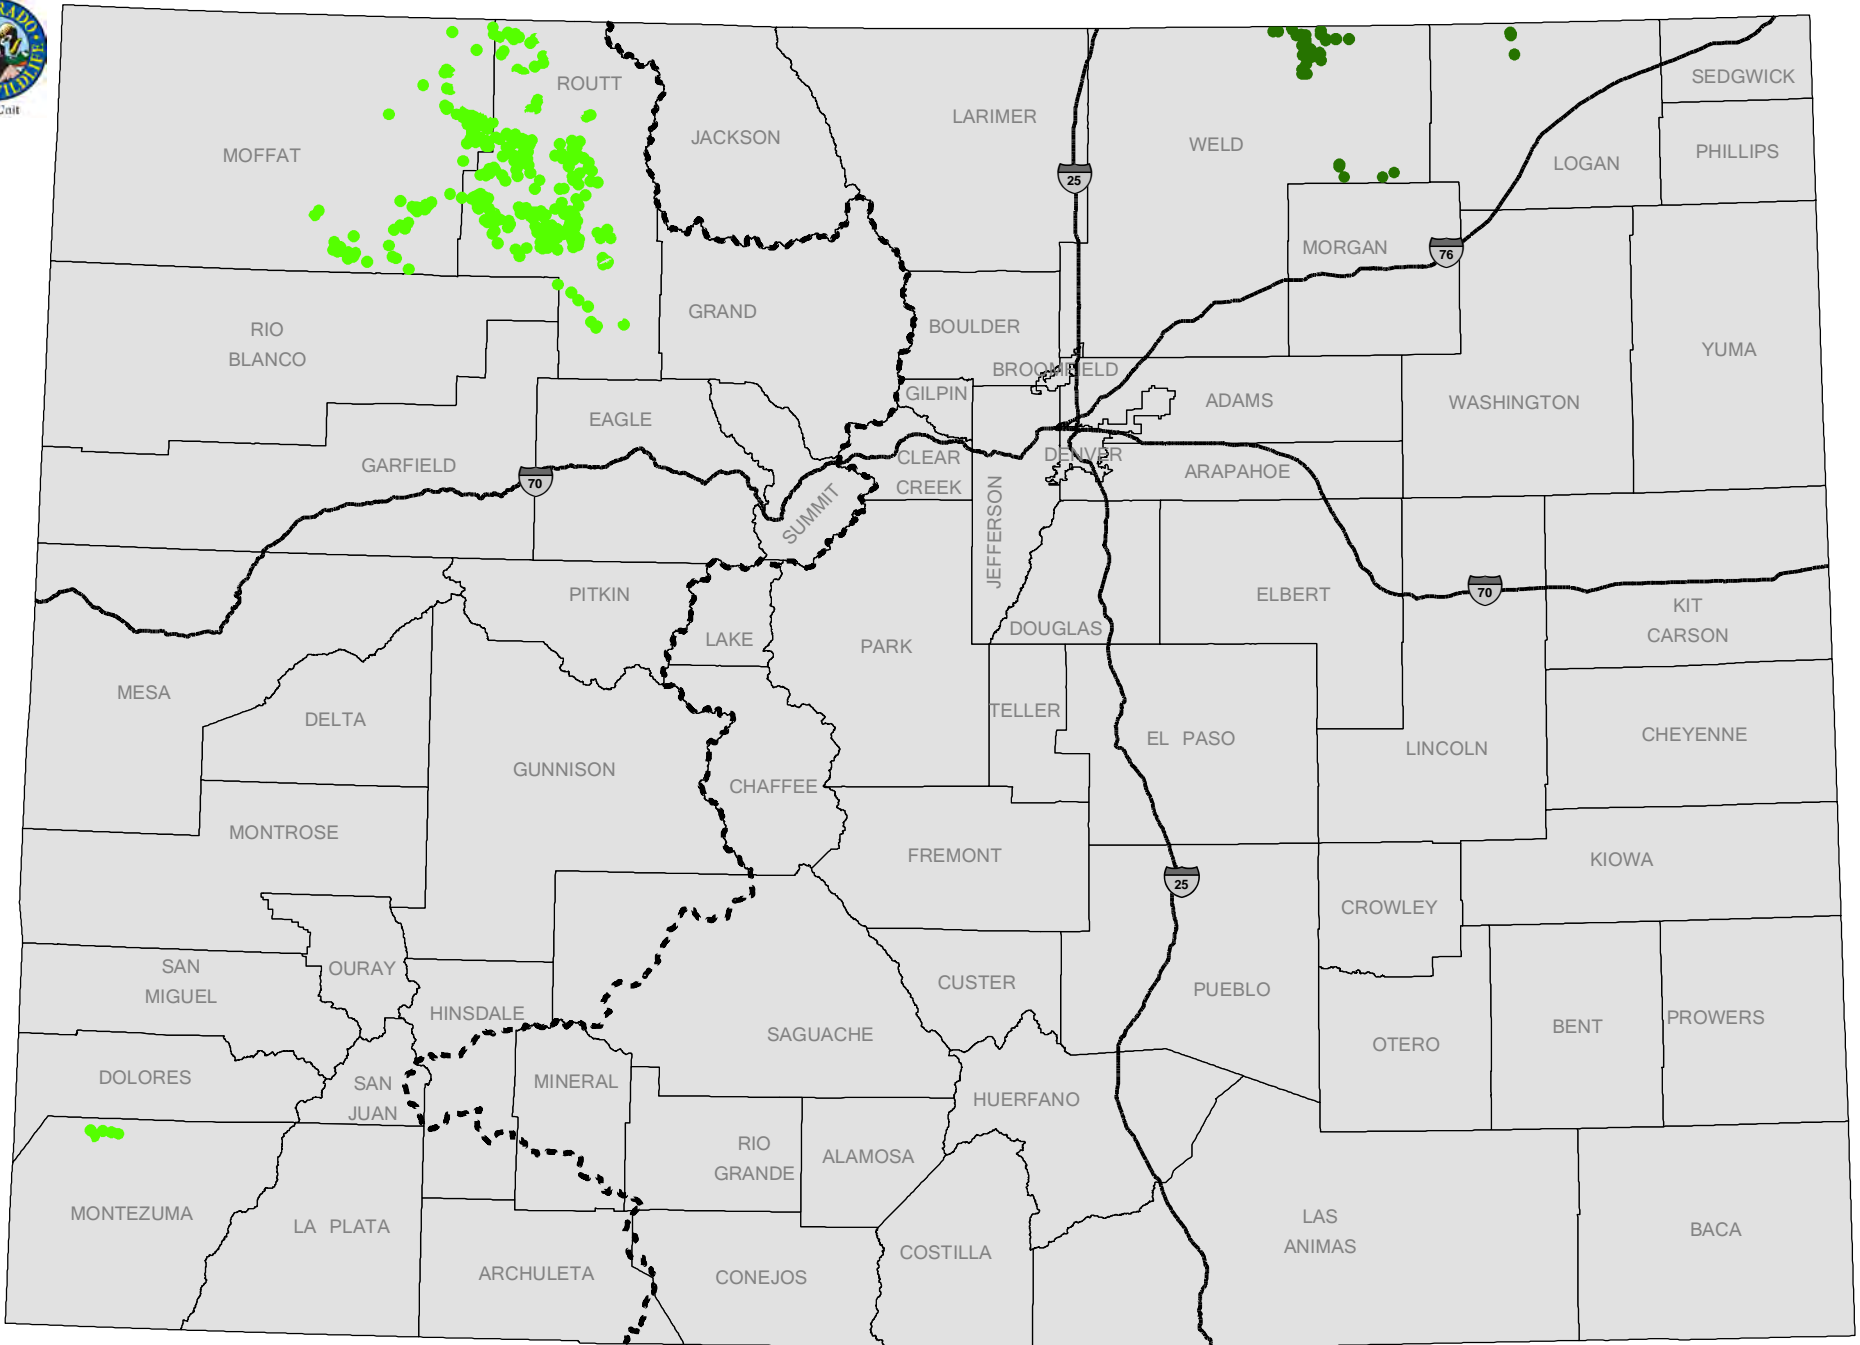

GIS Unit

- Columbian Sharp-Tailed Grouse Production Areas
- Plains Sharp-Tailed Grouse Production Areas

DRAFT
June, 2013
PROPOSED

Sensitive Wildlife Habitat
Columbian and Plains Sharp-Tailed Grouse
Production Areas

This product is produced and distributed by:
Colorado Parks and Wildlife, GIS Unit
317 W. Prospect Avenue
Fort Collins, CO 80526

Information depicted hereon is for reference purposes only and is compiled from best available sources. Reasonable efforts have been made to ensure the accuracy of this map. Colorado Parks and Wildlife expressly disclaims responsibility for damages or liability that may arise from the use of this map.