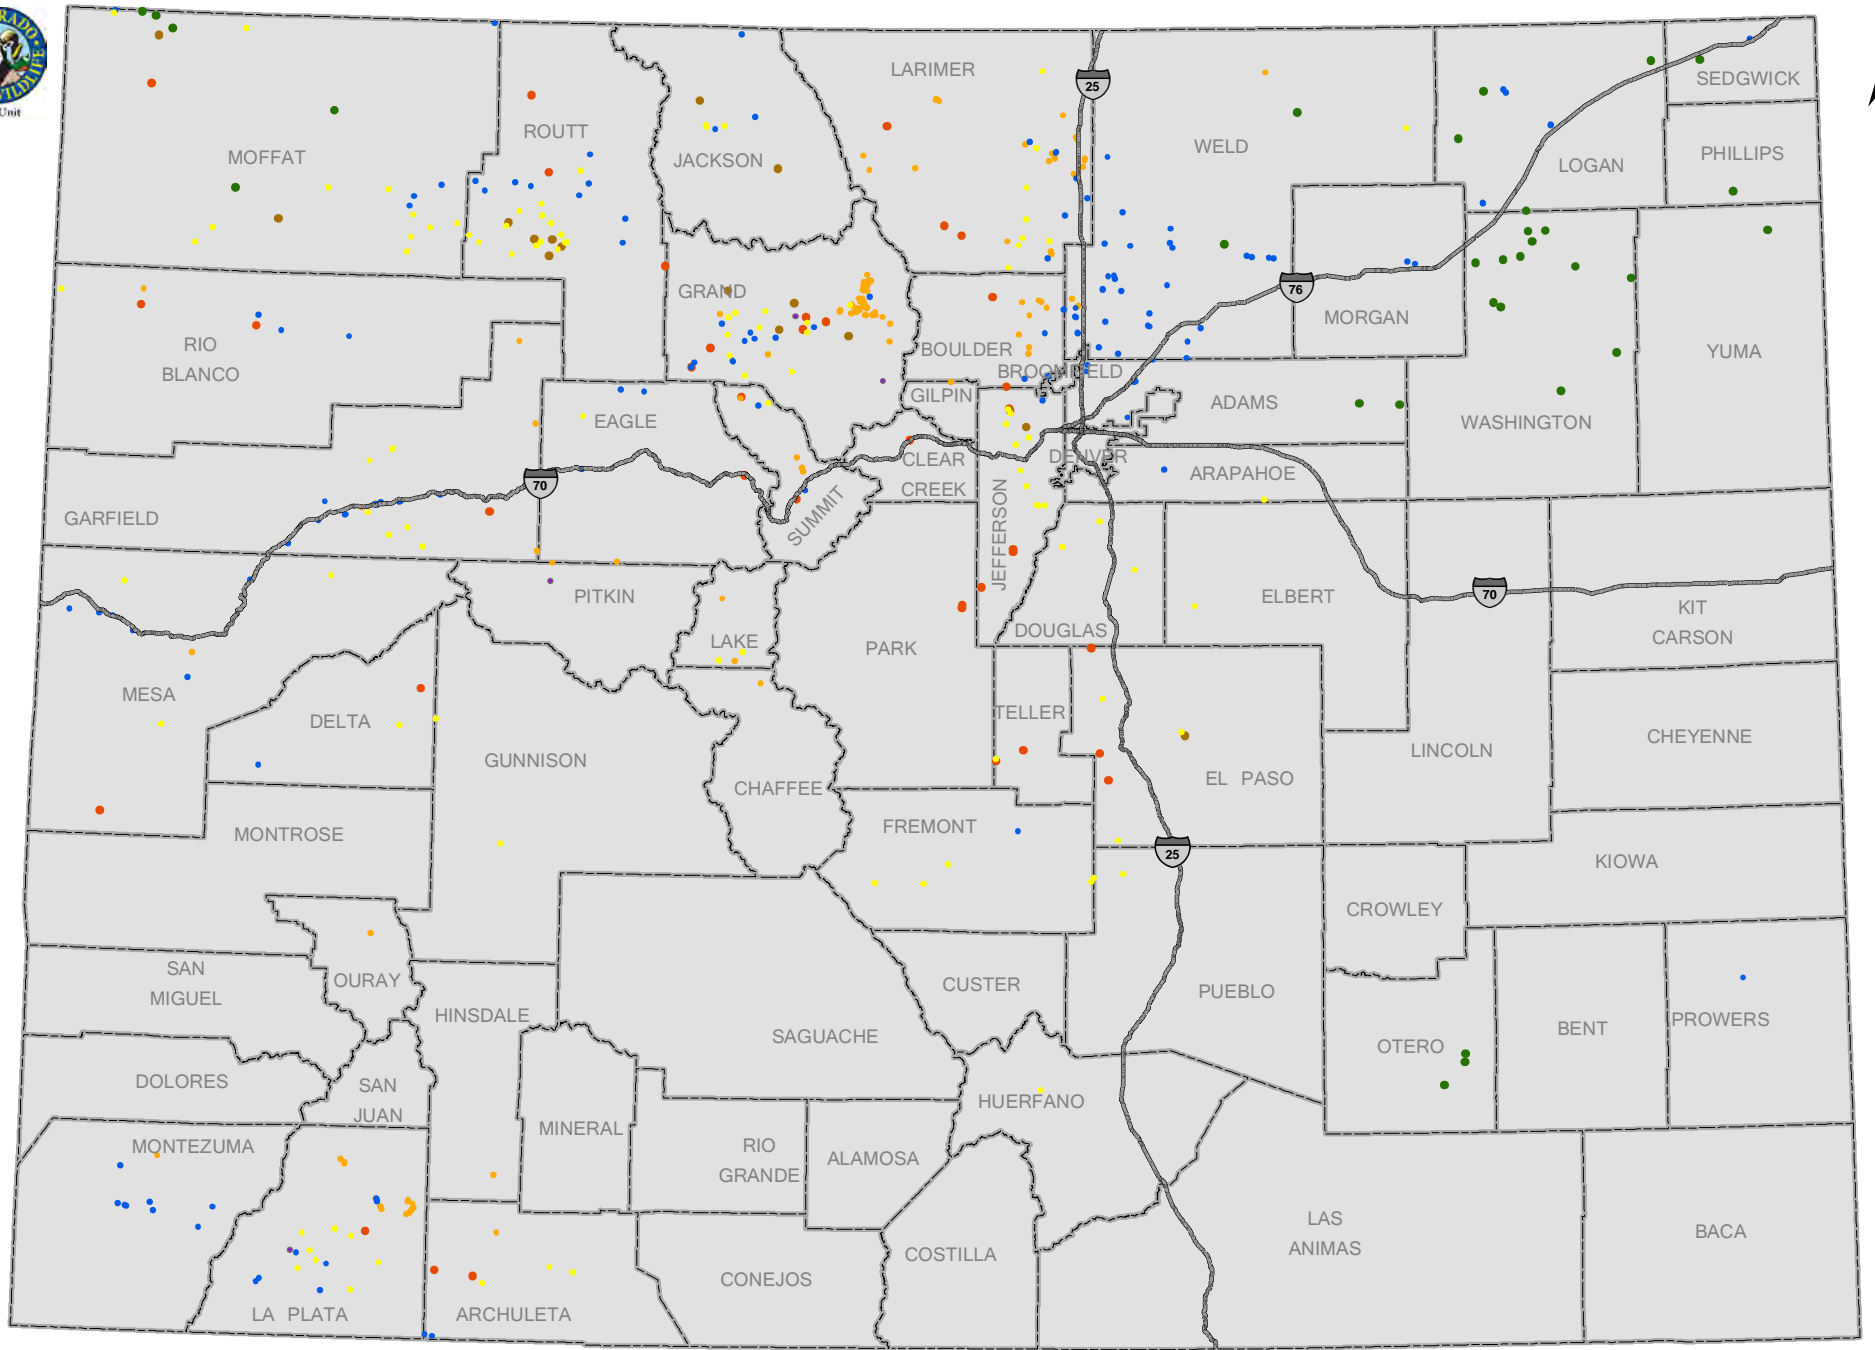

 Raptor Active Nest Sites (Bald and Golden Eagles, Ferruginous Hawk, Osprey, N. Goshawk, Peregrine and Prairie Falcons)

 Bighorn Sheep Production Areas

**Restricted Surface Occupancy All Activities**

 Lesser Prairie-Chicken Leks

GIS Unit

- Columbian Sharp-Tailed Grouse Leks
- Plains Sharp-Tailed Grouse Leks

### Restricted Surface Occupancy Columbian and Plains Sharp-Tailed Grouse Leks

This product is produced and distributed by:  
**Colorado Parks and Wildlife, GIS Unit**  
317 W. Prospect Road  
Fort Collins, CO 80526

- Golden Eagle Active Nests
- Bald Eagle Active Nests
- Prairie Falcon Active Nests
- Osprey Active Nests
- Peregrine Falcon Active Nests
- Ferruginous Hawk Nest Sites
- Northern Goshawk Active Nests