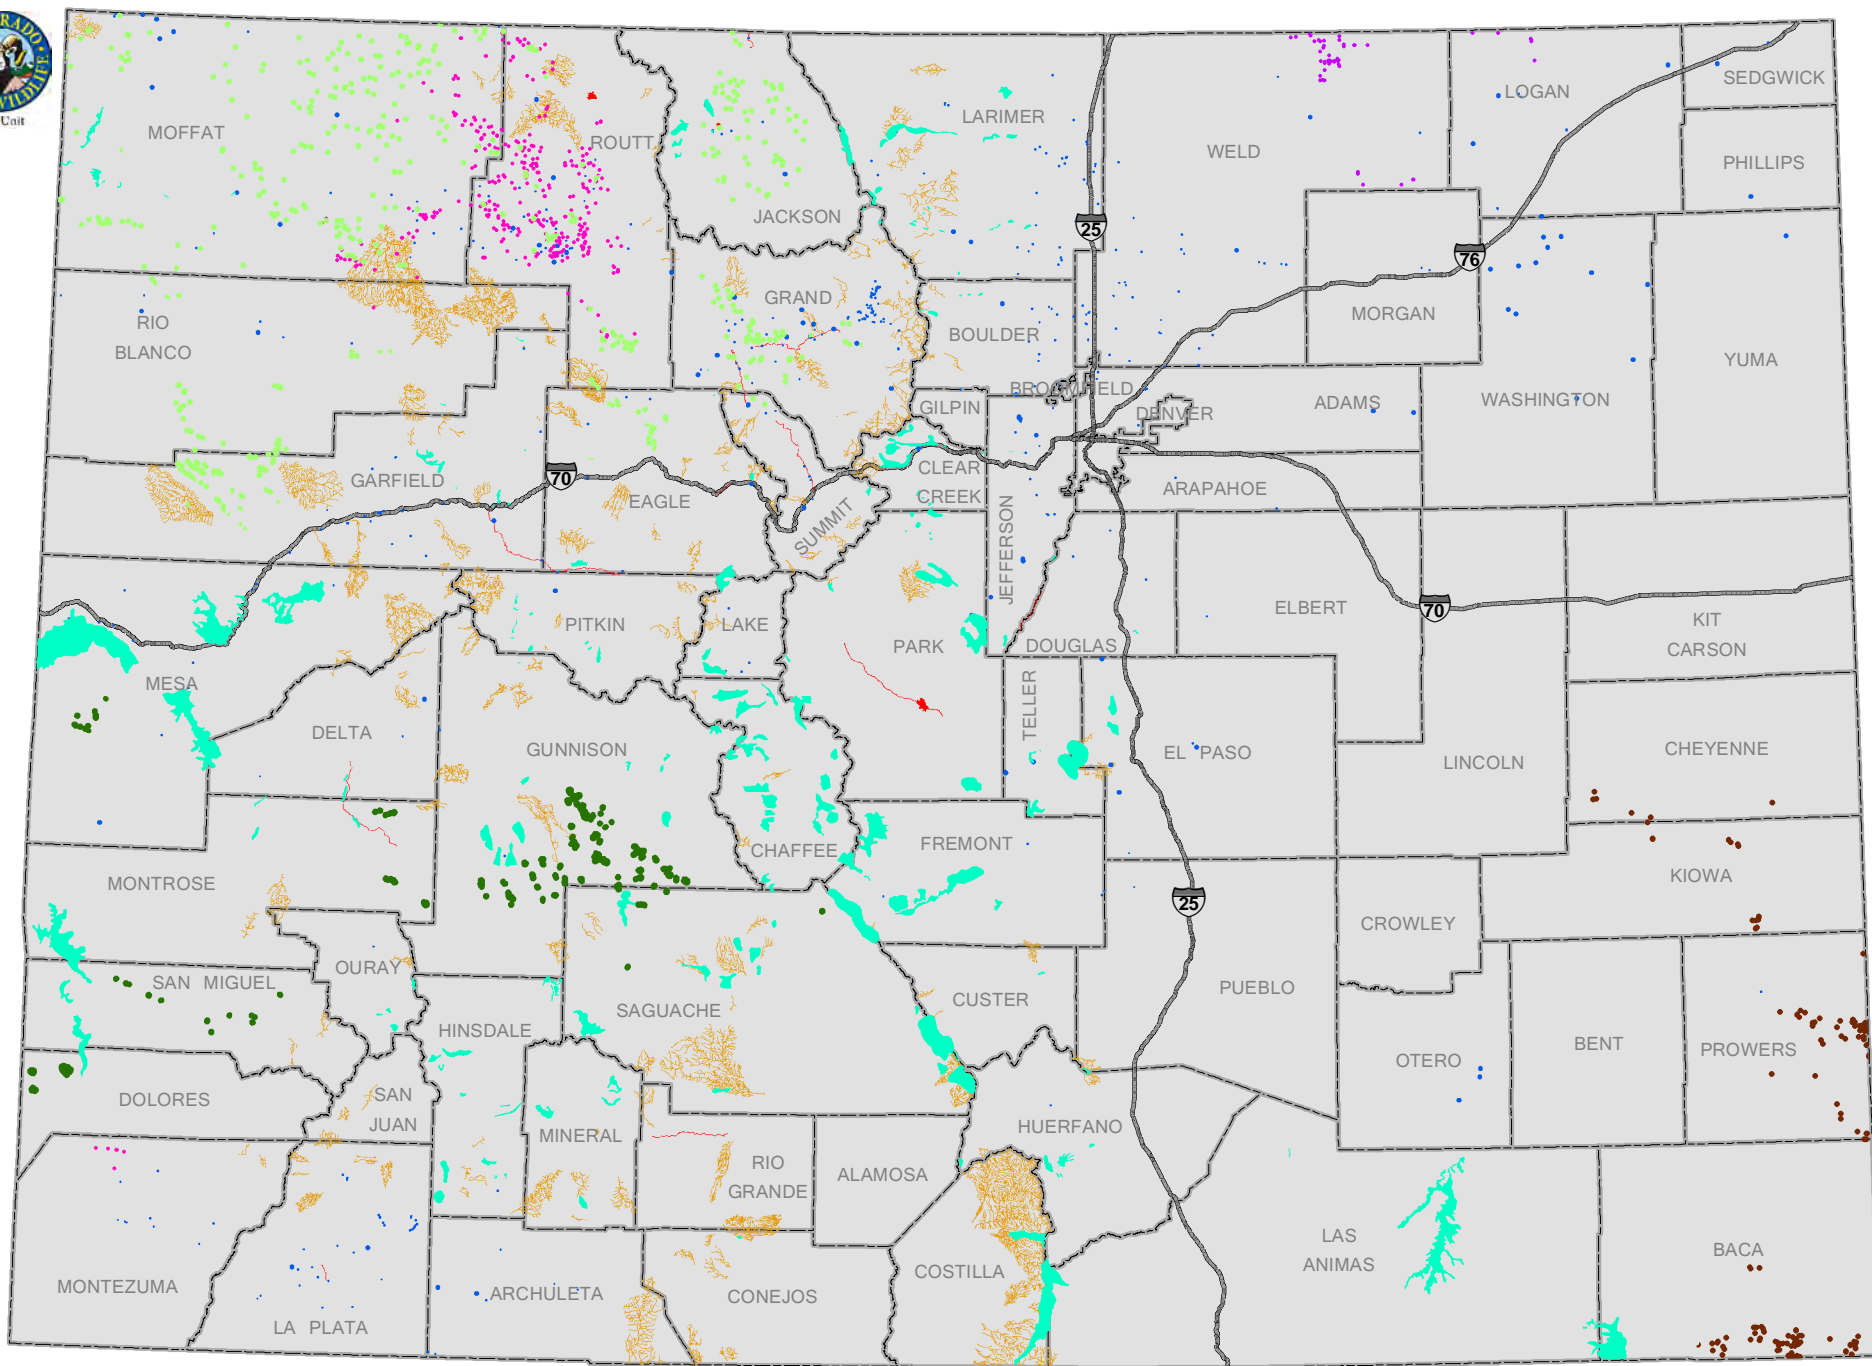

**Colorado Oil & Gas Conservation Commission  
Rules of Practice & Procedure**

Appendix VII:  
**Restricted Surface Occupancy Area Maps**

GIS Unit

 Gold Medal Streams (300 ft buffer)

 Designated Cutthroat Trout Habitat (300ft buffer)

 Raptor Active Nest Sites (Bald and Golden Eagles, Ferruginous Hawk, Osprey, N. Goshawk, Peregrine and Prairie Falcons)

 Bighorn Sheep Production Areas

**Restricted Surface Occupancy All Activities**

 Lesser Prairie-Chicken Leks

 Greater Sage-Grouse Leks (2008)

 Gunnison Sage-Grouse Leks

 Plains Sharp-Tailed Grouse Leks

 Columbian Sharp-Tailed Grouse Leks

-  Designated Cutthroat Trout Habitat (300 ft buffer)
-  Gold Medal Waters (300 ft buffer)