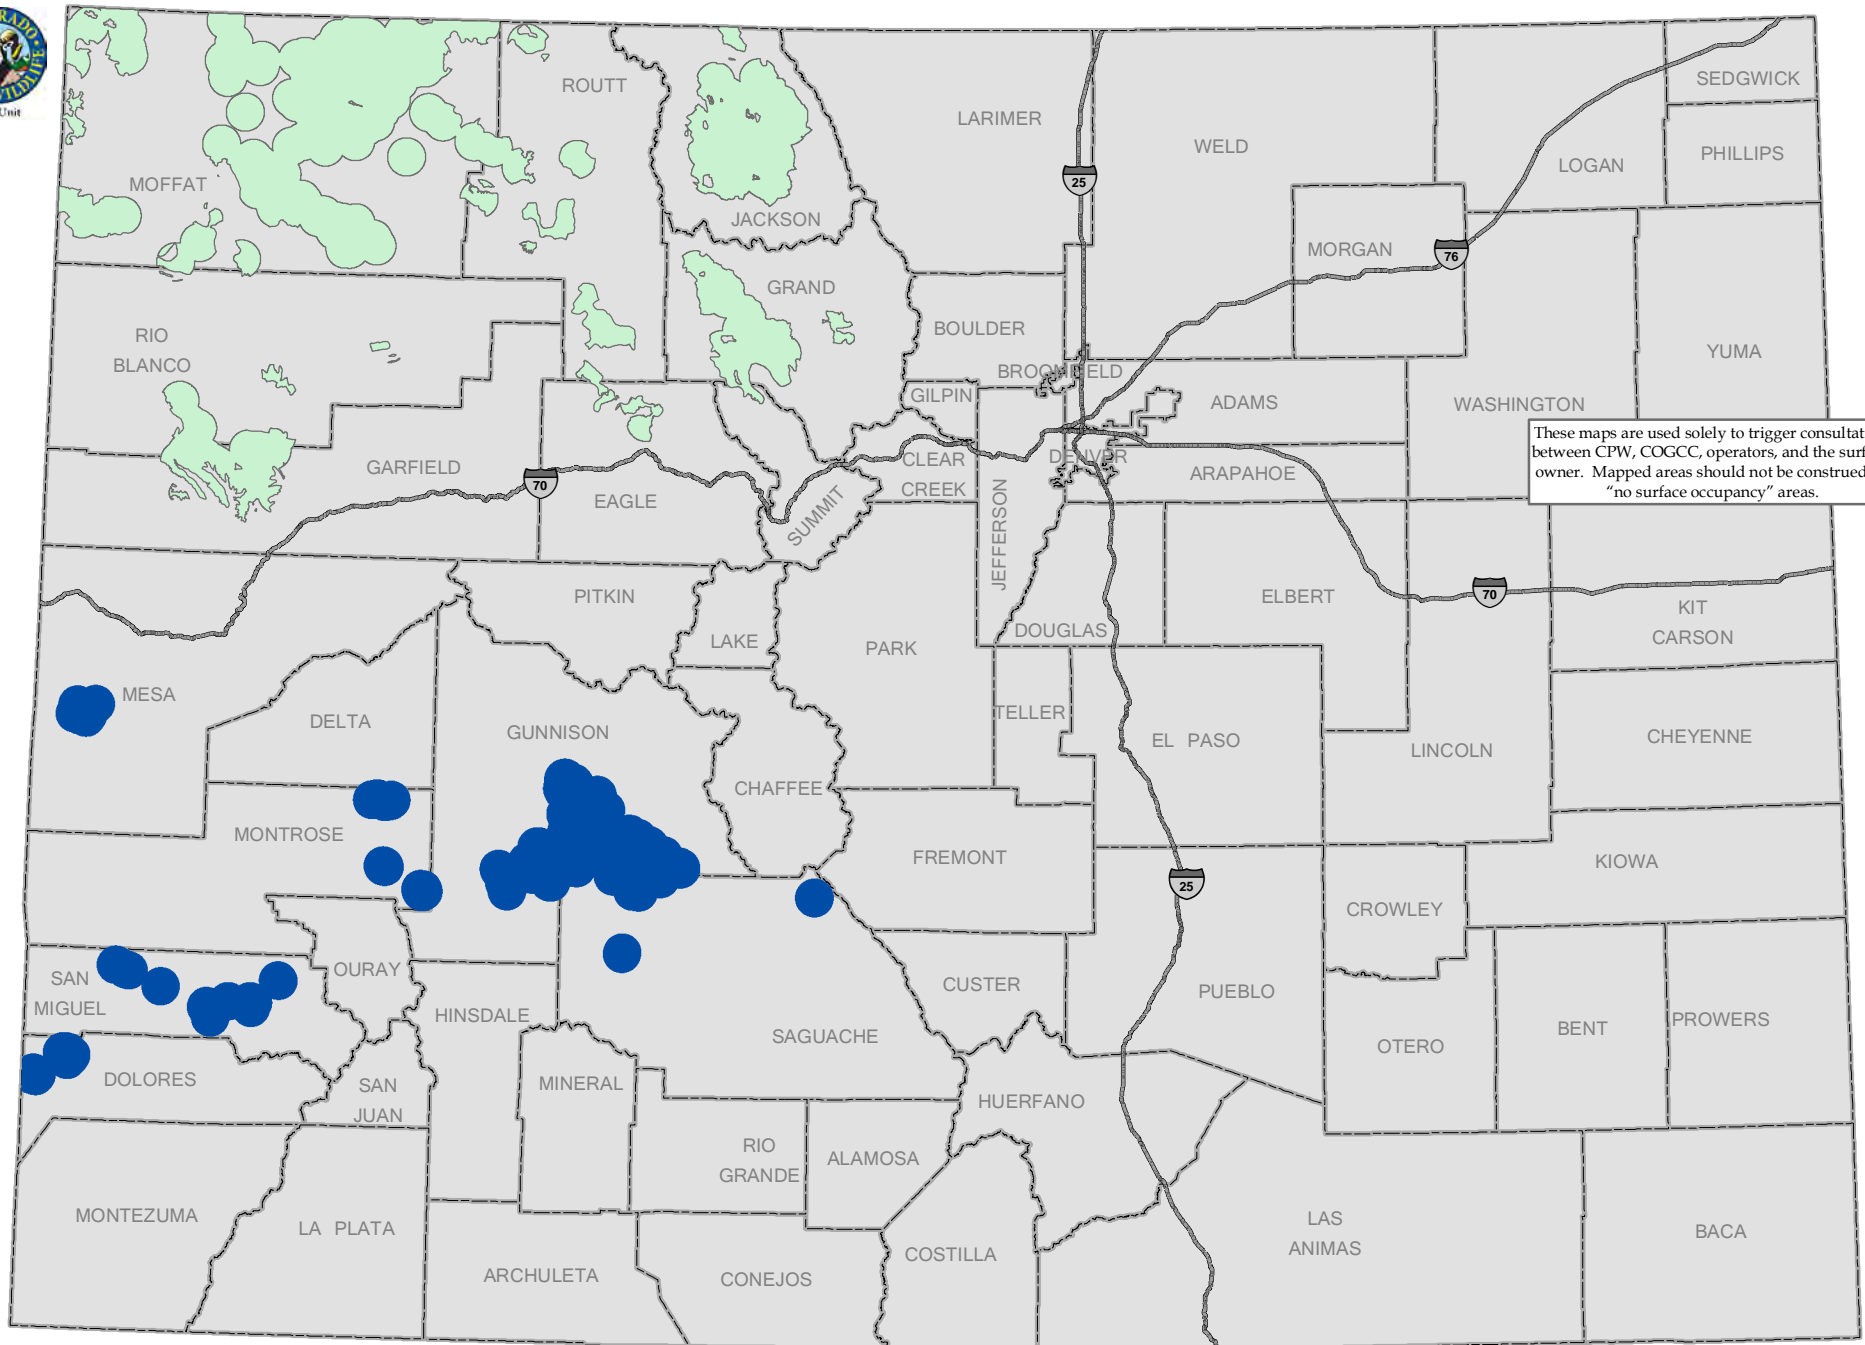

These maps are used solely to trigger consultation between CPW, COGCC, operators, and the surface owner. Mapped areas should not be construed as "no surface occupancy" areas.

- Greater Sage-Grouse Production Areas (2008)
- Gunnison Sage-Grouse Production Areas

Sensitive Wildlife Habitat

Greater Sage-Grouse Production Areas
and Gunnison Sage-Grouse Production Areas

This product is produced and distributed by:
Colorado Parks and Wildlife, GIS Unit
317 W. Prospect Road
Fort Collins, CO 80526

Information depicted hereon is for reference purposes only and is compiled from best available sources. Reasonable efforts have been made to ensure the accuracy of this map. Colorado Parks and Wildlife expressly disclaims responsibility for damages or liability that may arise from the use of this map.