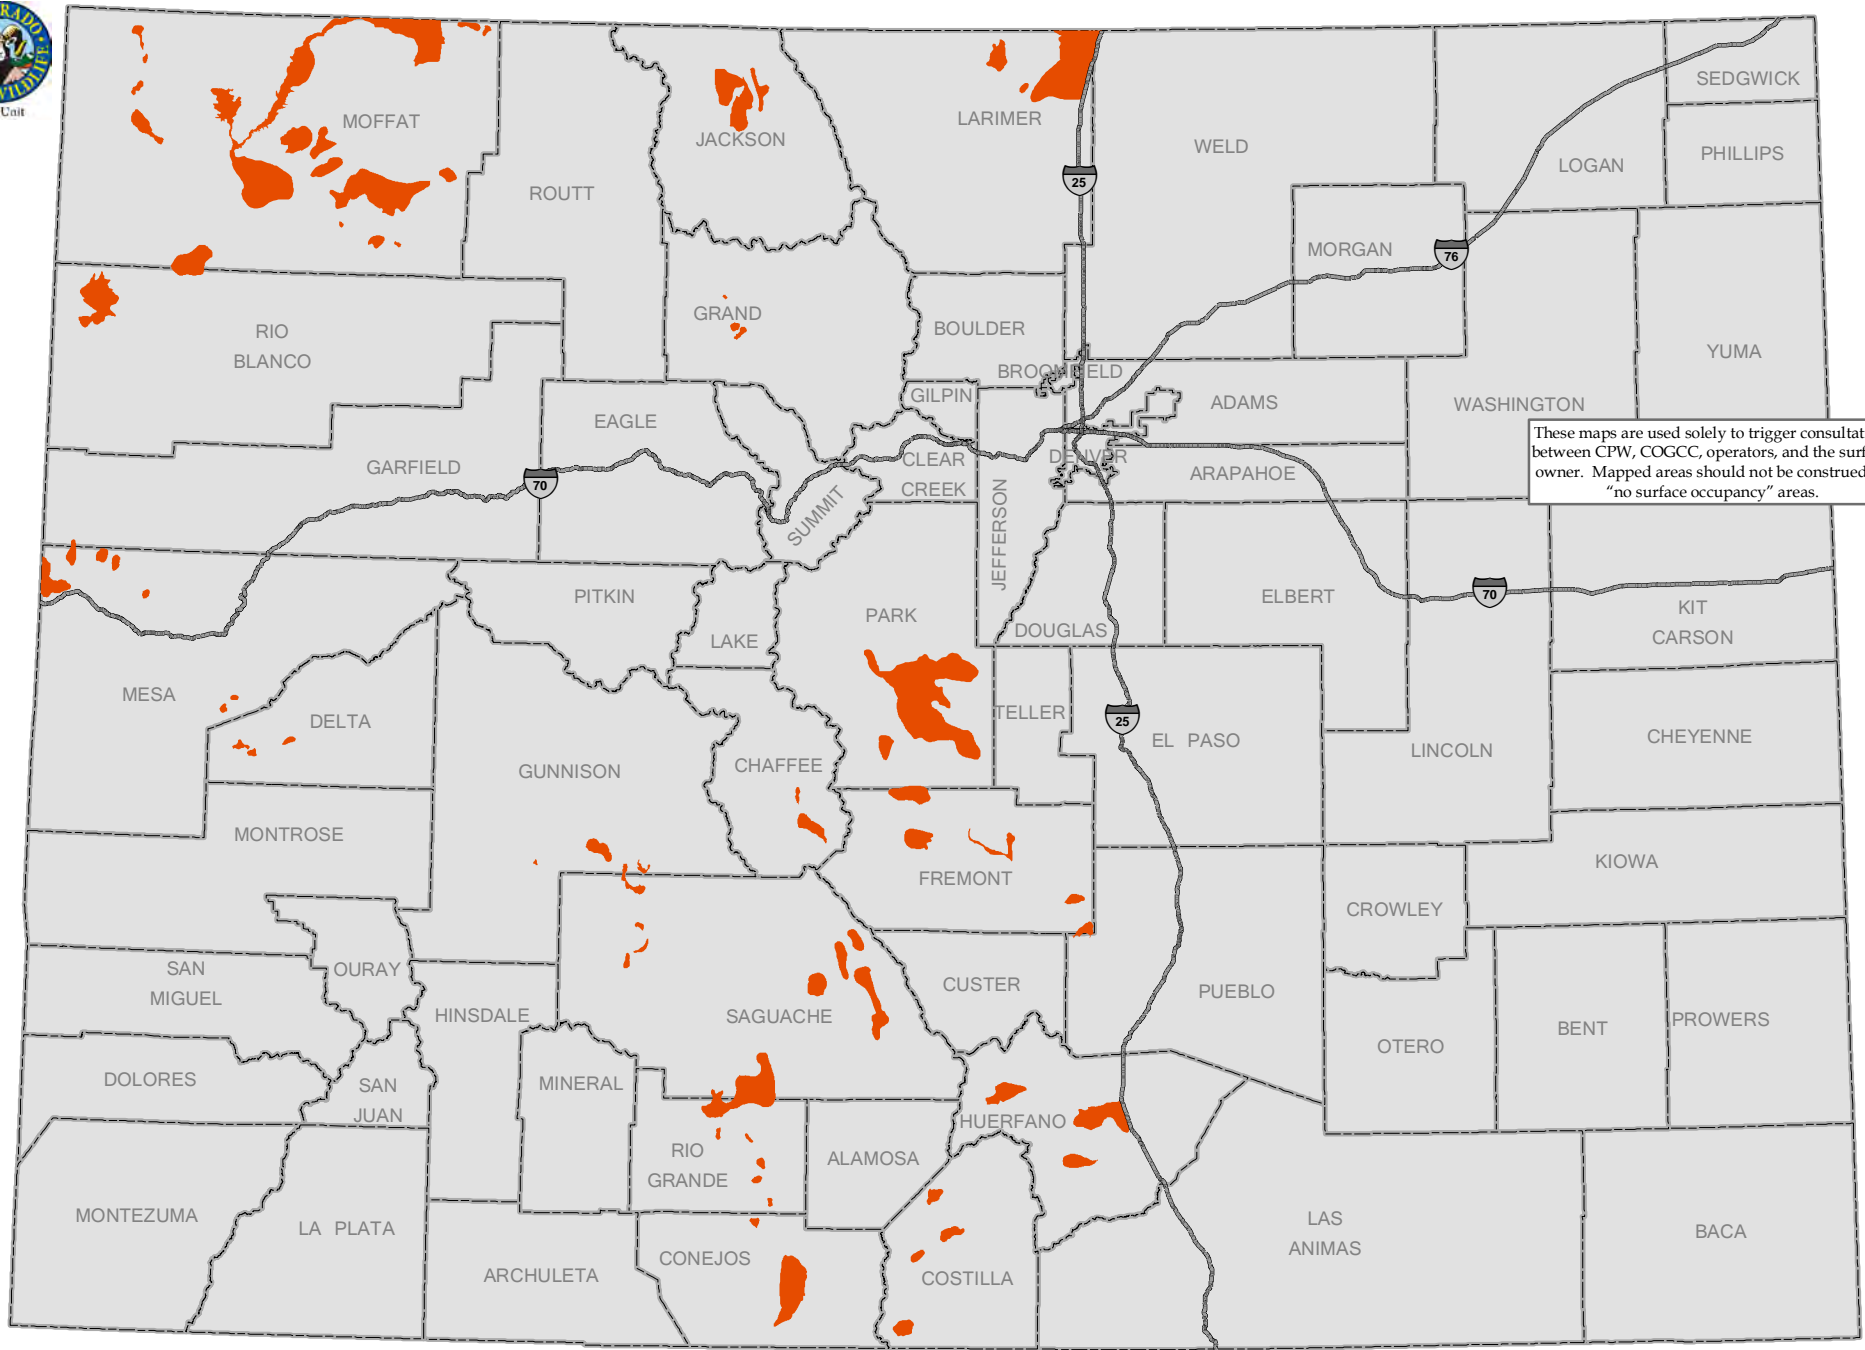

GIS Unit

These maps are used solely to trigger consultation between CPW, COGCC, operators, and the surface owner. Mapped areas should not be construed as "no surface occupancy" areas.

Sensitive Wildlife Habitat

Pronghorn Winter Concentration Areas

Pronghorn Winter Concentration Areas

This product is produced and distributed by:
Colorado Parks and Wildlife, GIS Unit
317 W. Prospect Road
Fort Collins, CO 80526

Information depicted hereon is for reference purposes only and is compiled from best available sources. Reasonable efforts have been made to ensure the accuracy of this map. Colorado Parks and Wildlife expressly disclaims responsibility for damages or liability that may arise from the use of this map.