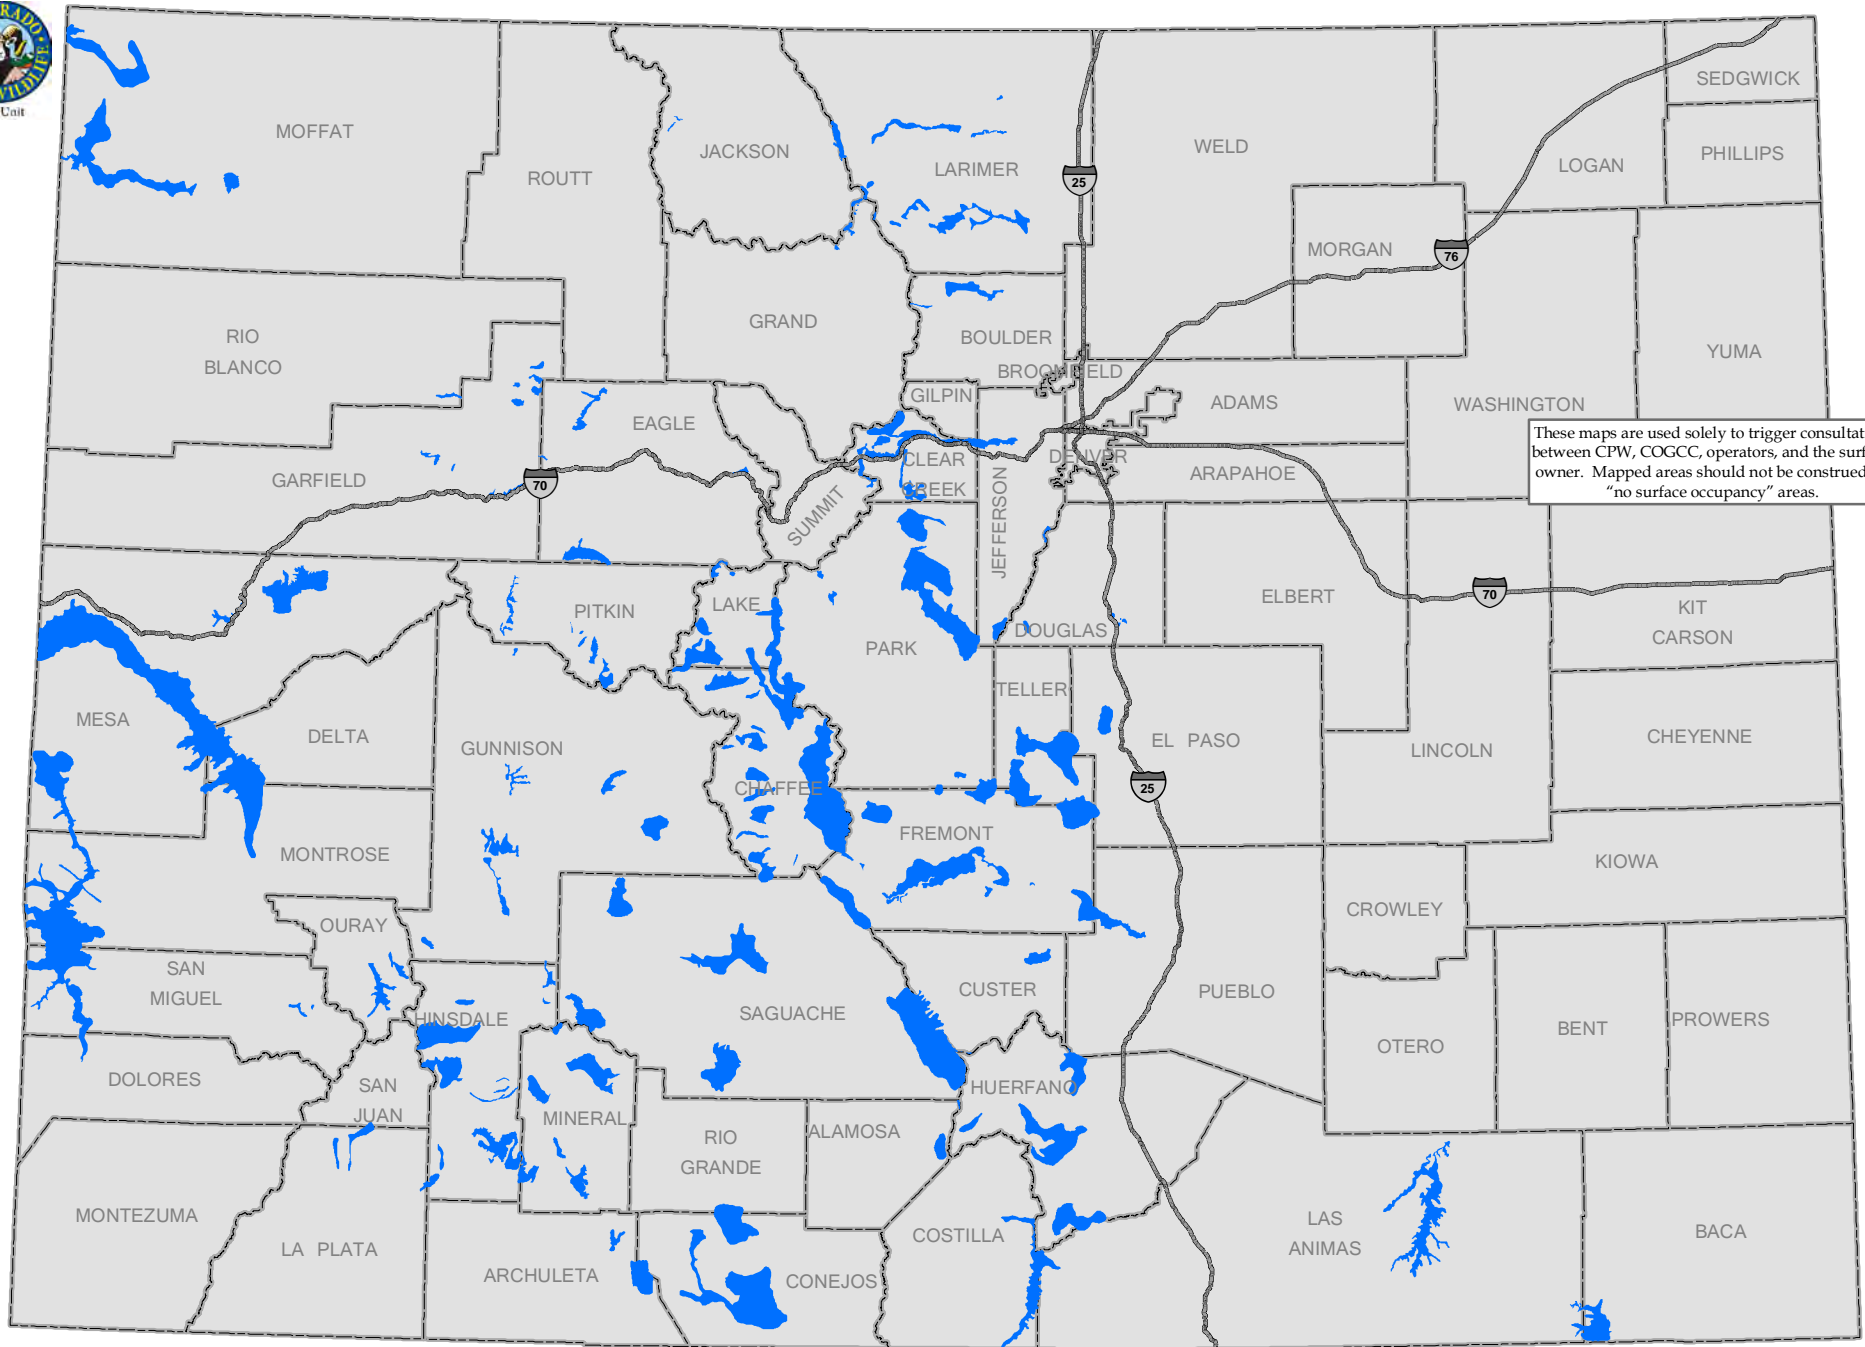

GIS Unit

These maps are used solely to trigger consultation between CPW, COGCC, operators, and the surface owner. Mapped areas should not be construed as "no surface occupancy" areas.

Sensitive Wildlife Habitat

Bighorn Sheep Winter Range

Bighorn Sheep Winter Range

This product is produced and distributed by:
Colorado Parks and Wildlife, GIS Unit
317 W. Prospect Road
Fort Collins, CO 80526

Information depicted hereon is for reference purposes only and is compiled from best available sources. Reasonable efforts have been made to ensure the accuracy of this map. Colorado Parks and Wildlife expressly disclaims responsibility for damages or liability that may arise from the use of this map.