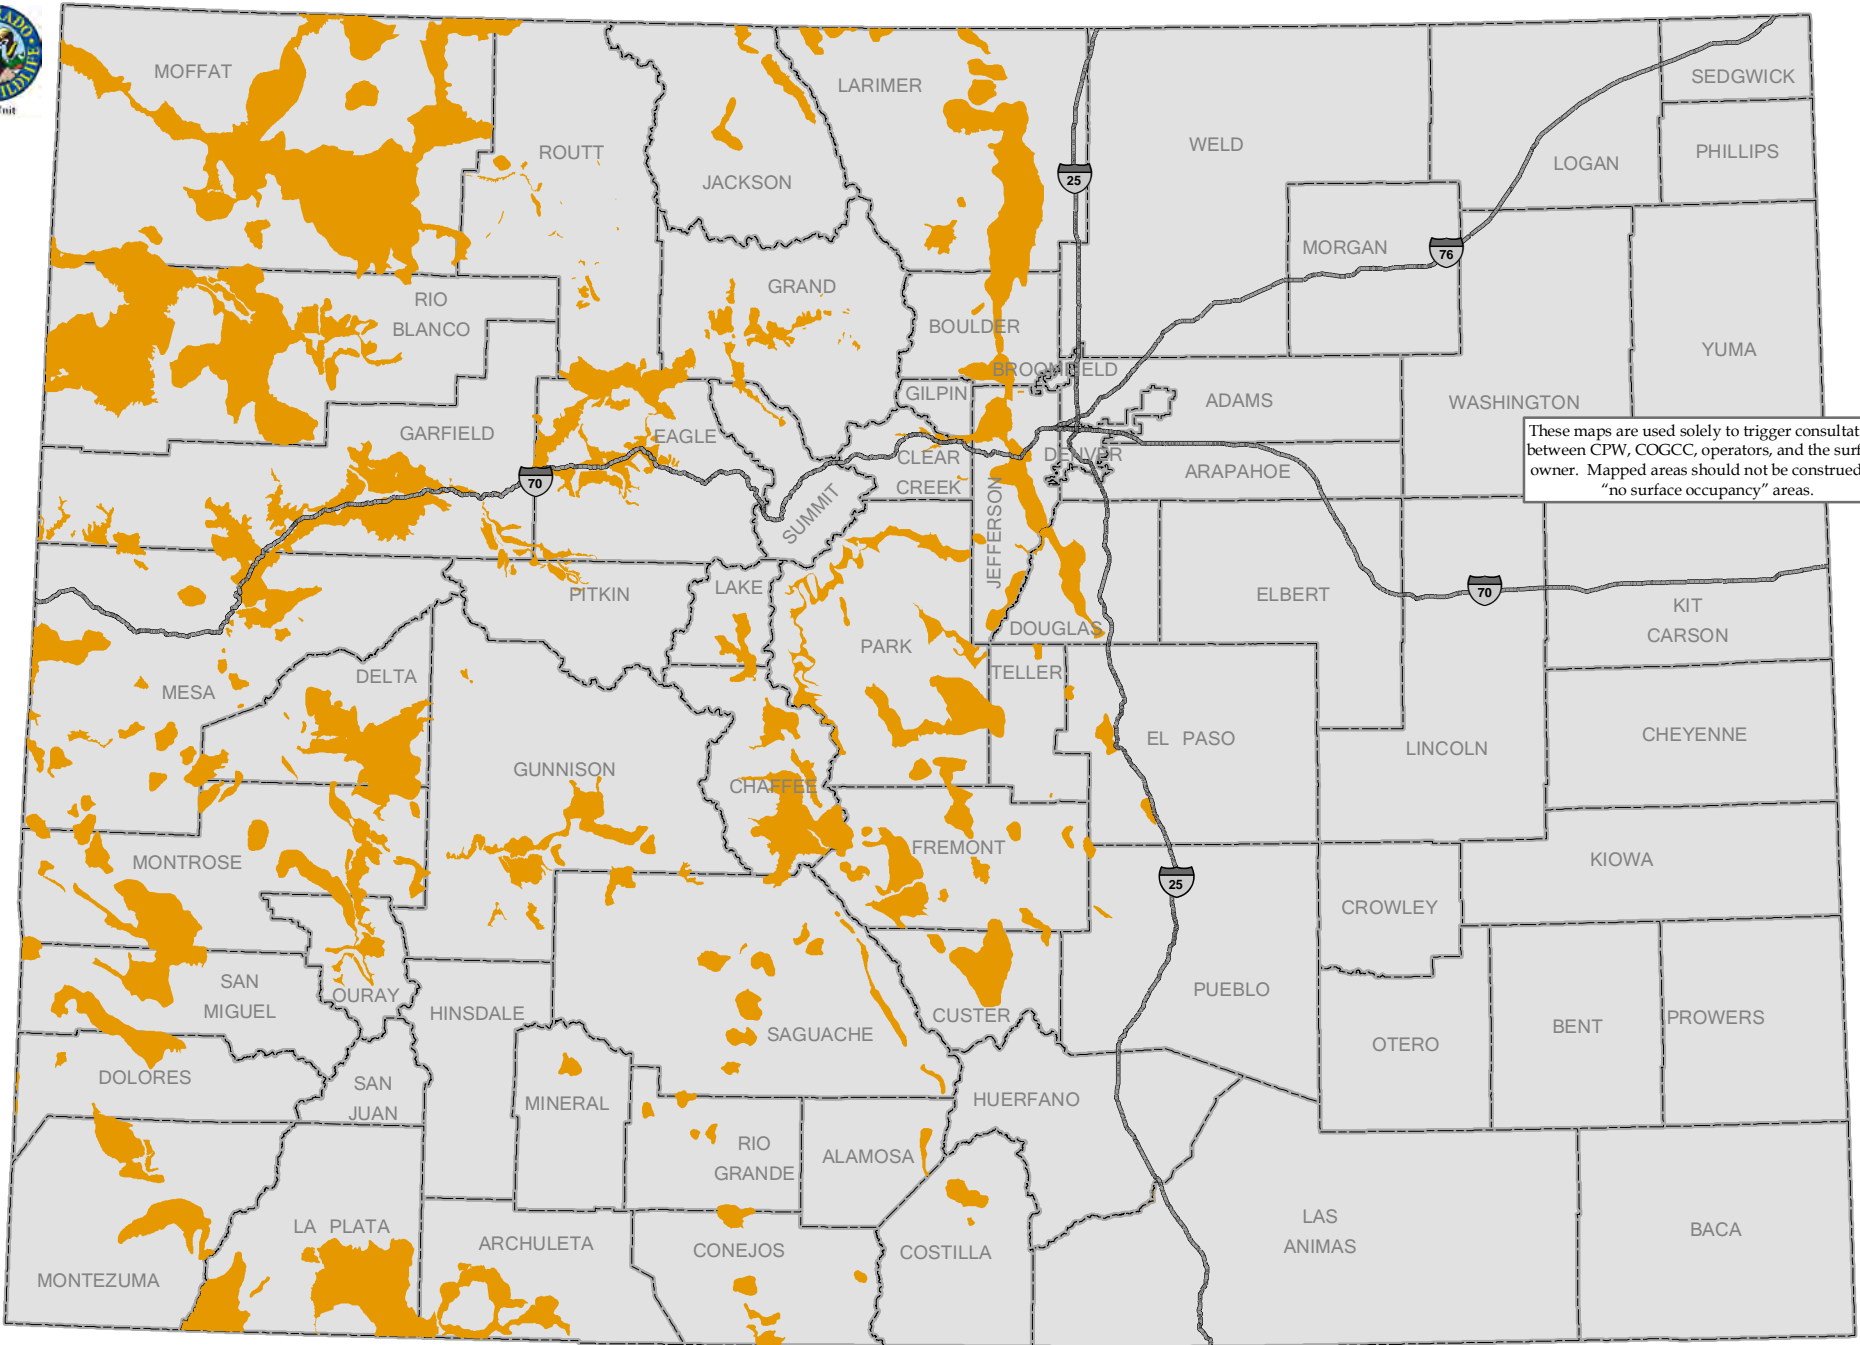

These maps are used solely to trigger consultation between CPW, COGCC, operators, and the surface owner. Mapped areas should not be construed as "no surface occupancy" areas.

Sensitive Wildlife Habitat

Mule Deer Critical Winter Range

Mule Deer Critical Winter Range

This product is produced and distributed by:
Colorado Parks and Wildlife, GIS Unit
317 W. Prospect Road
Fort Collins, CO 80526

Information depicted hereon is for reference purposes only and is compiled from best available sources. Reasonable efforts have been made to ensure the accuracy of this map. Colorado Parks and Wildlife expressly disclaims responsibility for damages or liability that may arise from the use of this map.