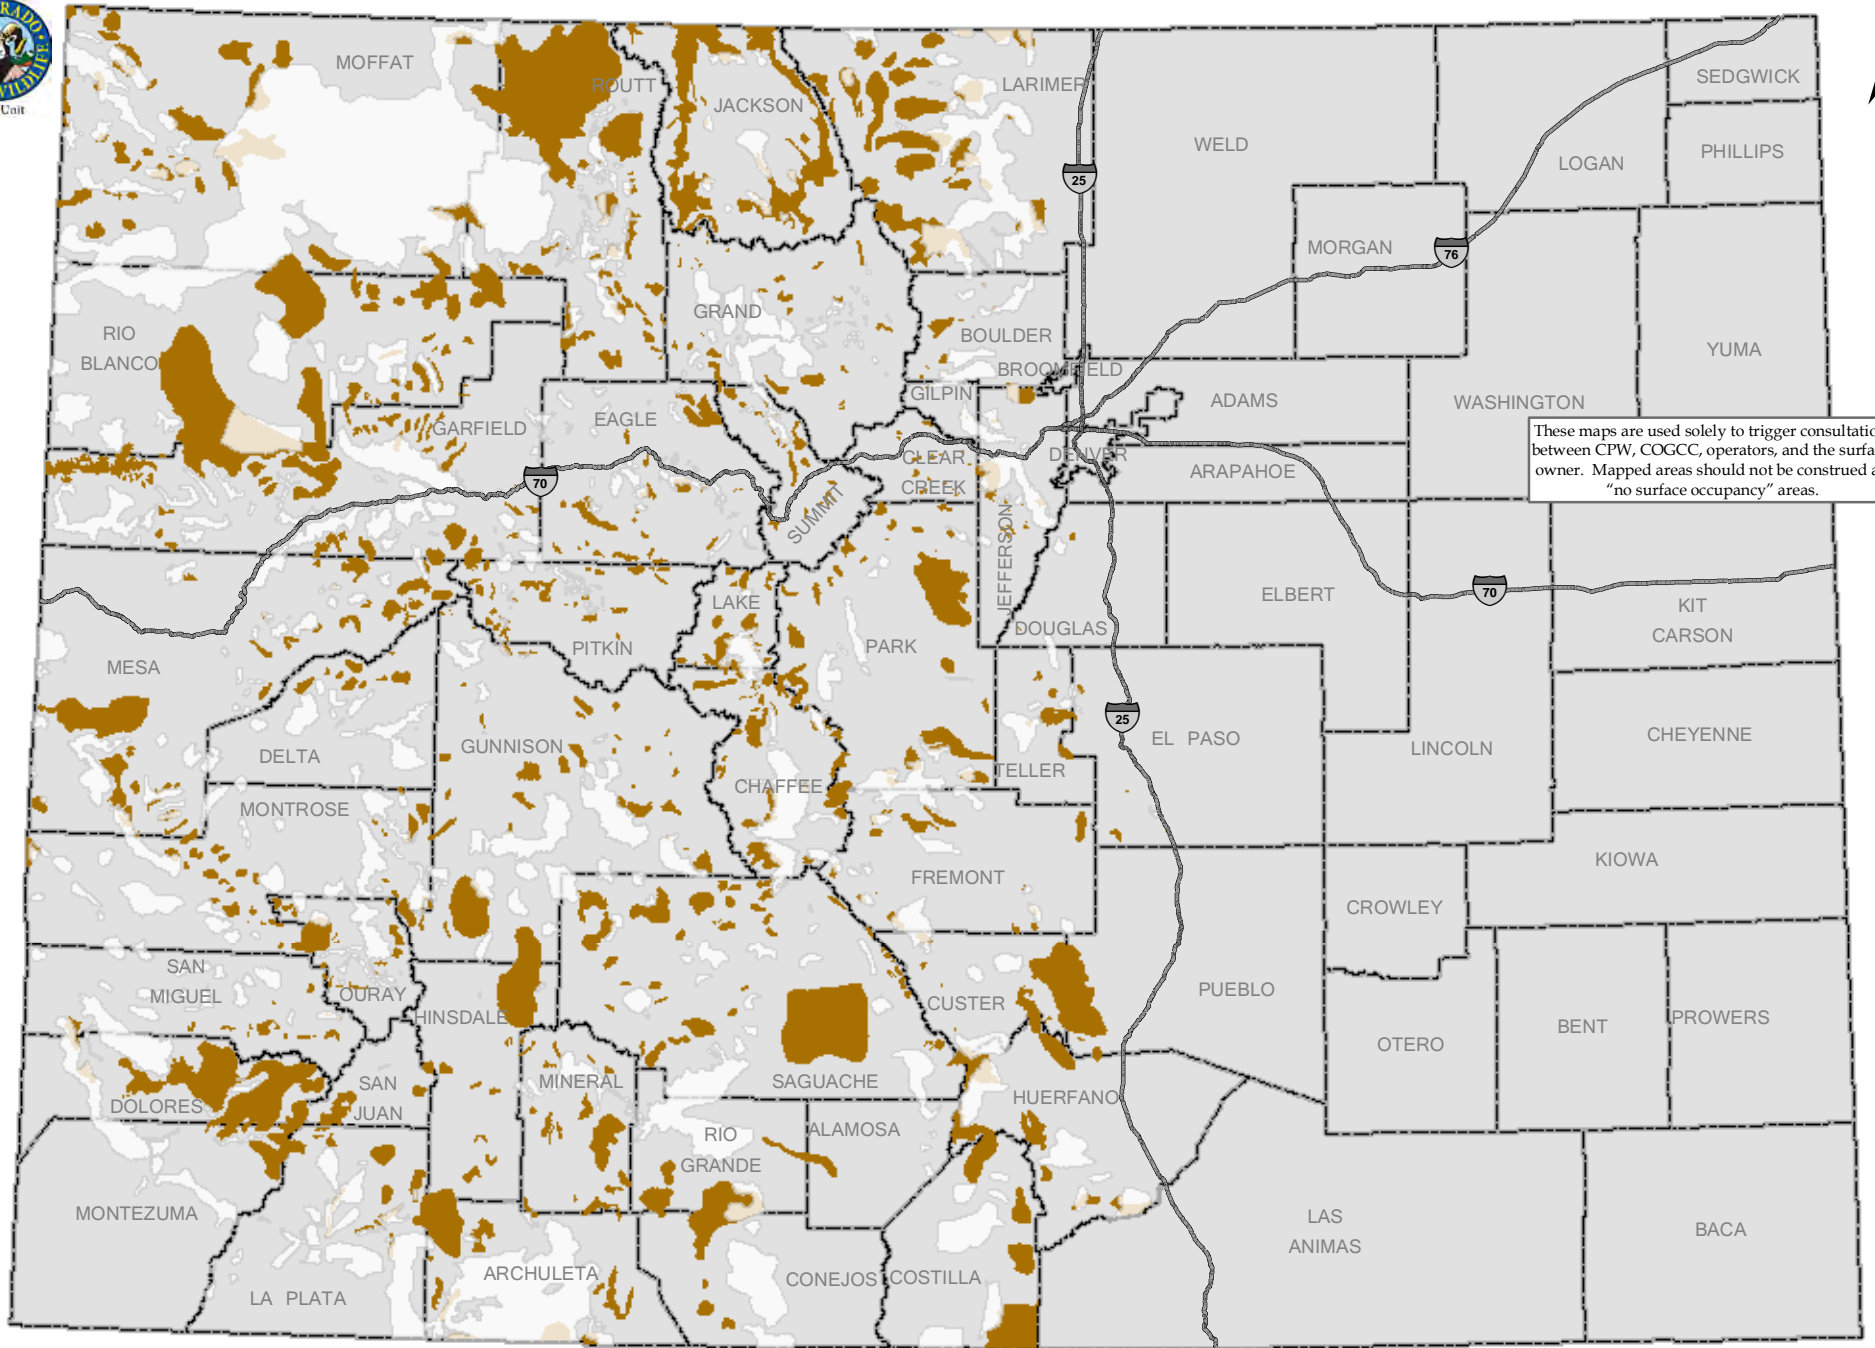

GIS Unit

These maps are used solely to trigger consultation between CPW, COGCC, operators, and the surface owner. Mapped areas should not be construed as "no surface occupancy" areas.

- Elk Winter Concentration Areas
- Elk Production Areas
- Elk Production/Winter Concentration Areas

Sensitive Wildlife Habitat

Elk Production and Winter Concentration Areas

This product is produced and distributed by:
Colorado Parks and Wildlife, GIS Unit
317 W. Prospect Road
Fort Collins, CO 80526

Information depicted hereon is for reference purposes only and is compiled from best available sources. Reasonable efforts have been made to ensure the accuracy of this map. Colorado Parks and Wildlife expressly disclaims responsibility for damages or liability that may arise from the use of this map.