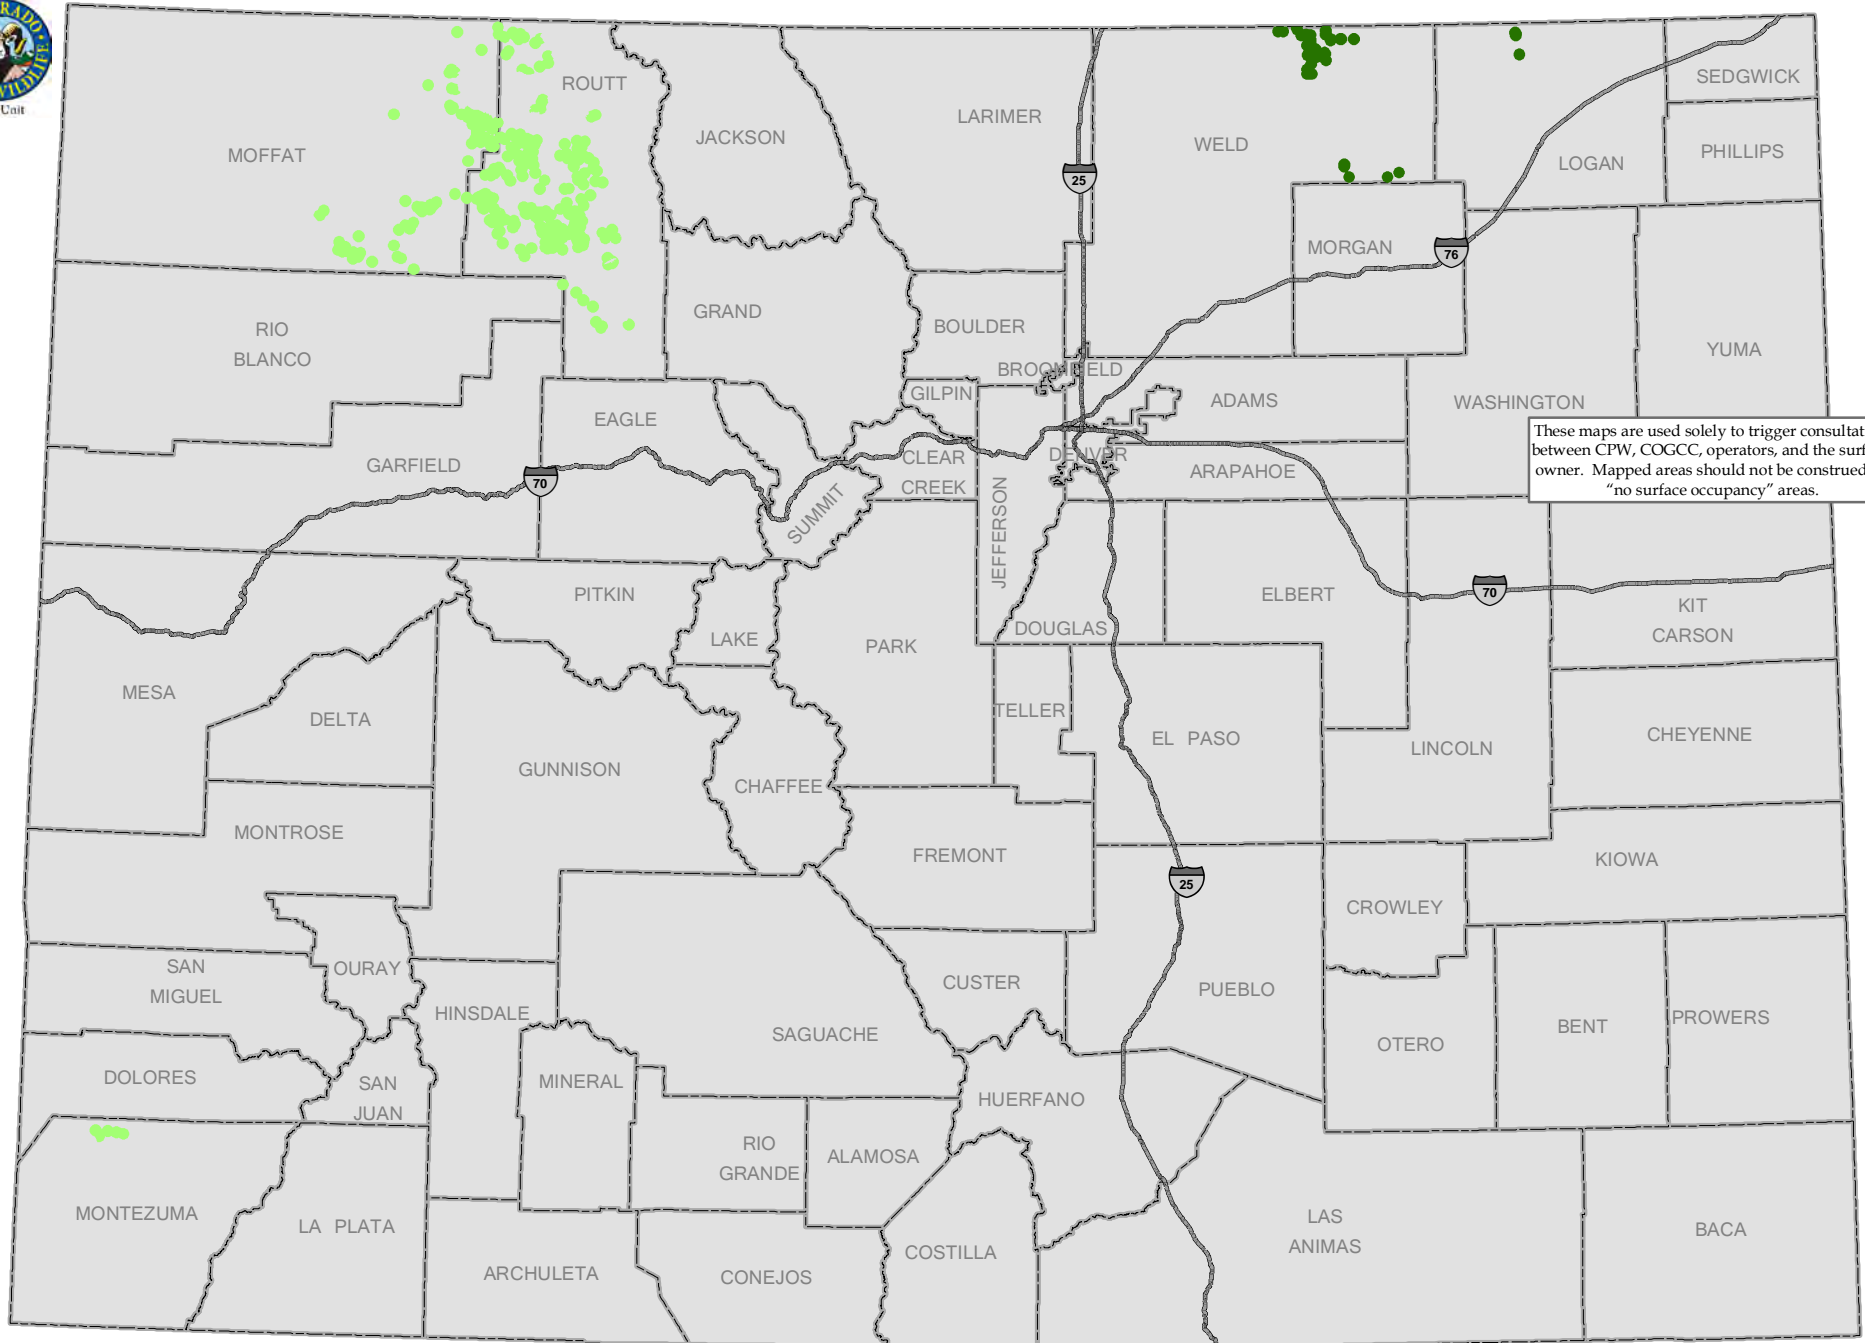

GIS Unit

These maps are used solely to trigger consultation between CPW, COGCC, operators, and the surface owner. Mapped areas should not be construed as "no surface occupancy" areas.

- Columbian Sharp-Tailed Grouse Production Areas
- Plains Sharp-Tailed Grouse Production Areas

Sensitive Wildlife Habitat

Columbian and Plains Sharp-Tailed Grouse Production Areas

This product is produced and distributed by:
Colorado Parks and Wildlife, GIS Unit
317 W. Prospect Road
Fort Collins, CO 80526

Information depicted hereon is for reference purposes only and is compiled from best available sources. Reasonable efforts have been made to ensure the accuracy of this map. Colorado Parks and Wildlife expressly disclaims responsibility for damages or liability that may arise from the use of this map.