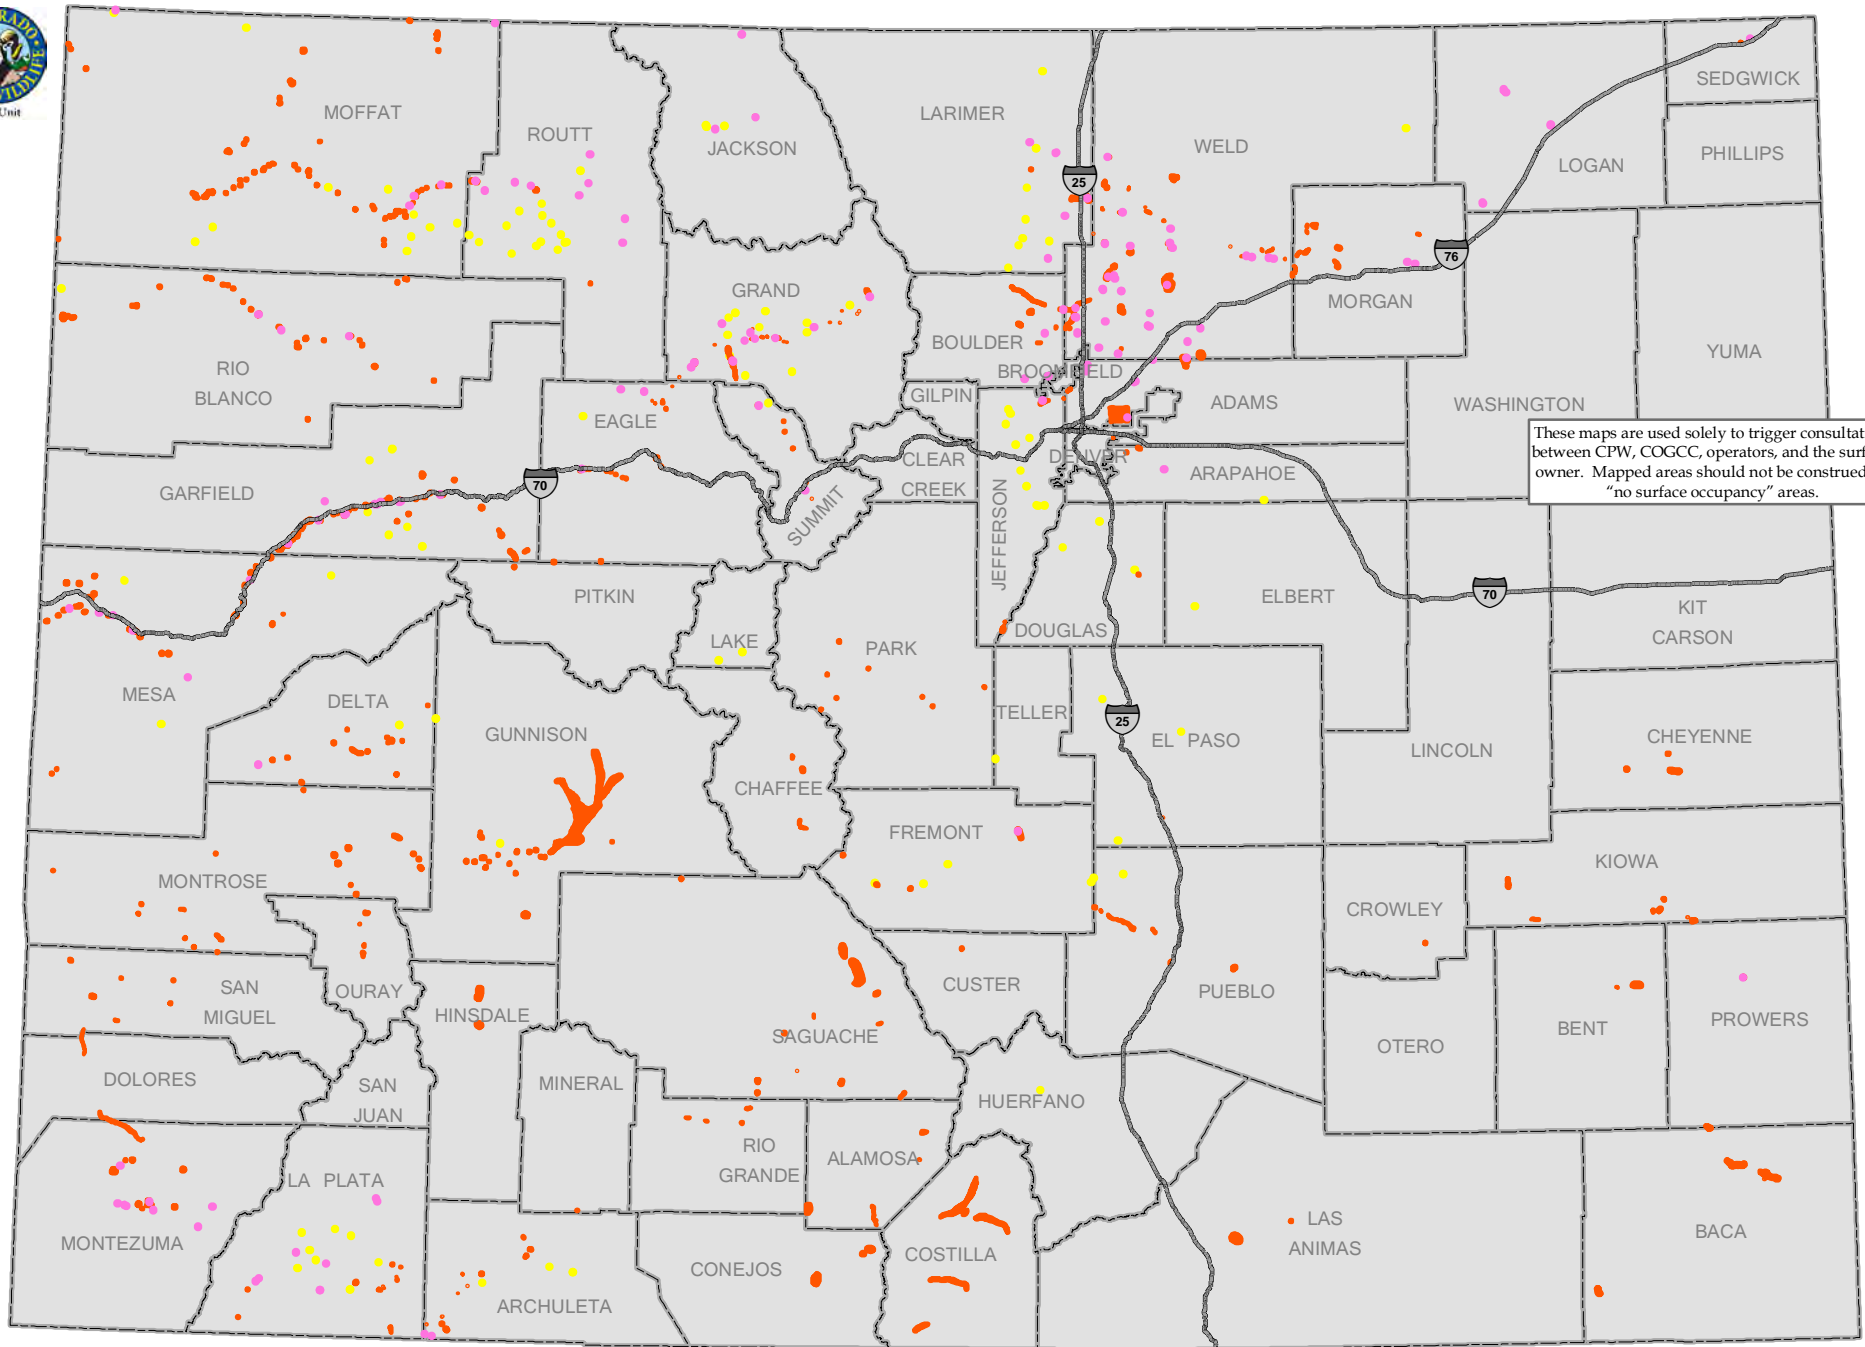

GIS Unit

These maps are used solely to trigger consultation between CPW, COGCC, operators, and the surface owner. Mapped areas should not be construed as "no surface occupancy" areas.

- Bald Eagle Winter Roost Sites
- Bald Eagle Active Nests
- Golden Eagle Active Nests

Sensitive Wildlife Habitat Bald and Golden Eagle Activities

This product is produced and distributed by:
Colorado Parks and Wildlife, GIS Unit
317 W. Prospect Road
Fort Collins, CO 80526

Information depicted hereon is for reference purposes only and is compiled from best available sources. Reasonable efforts have been made to ensure the accuracy of this map. Colorado Parks and Wildlife expressly disclaims responsibility for damages or liability that may arise from the use of this map.