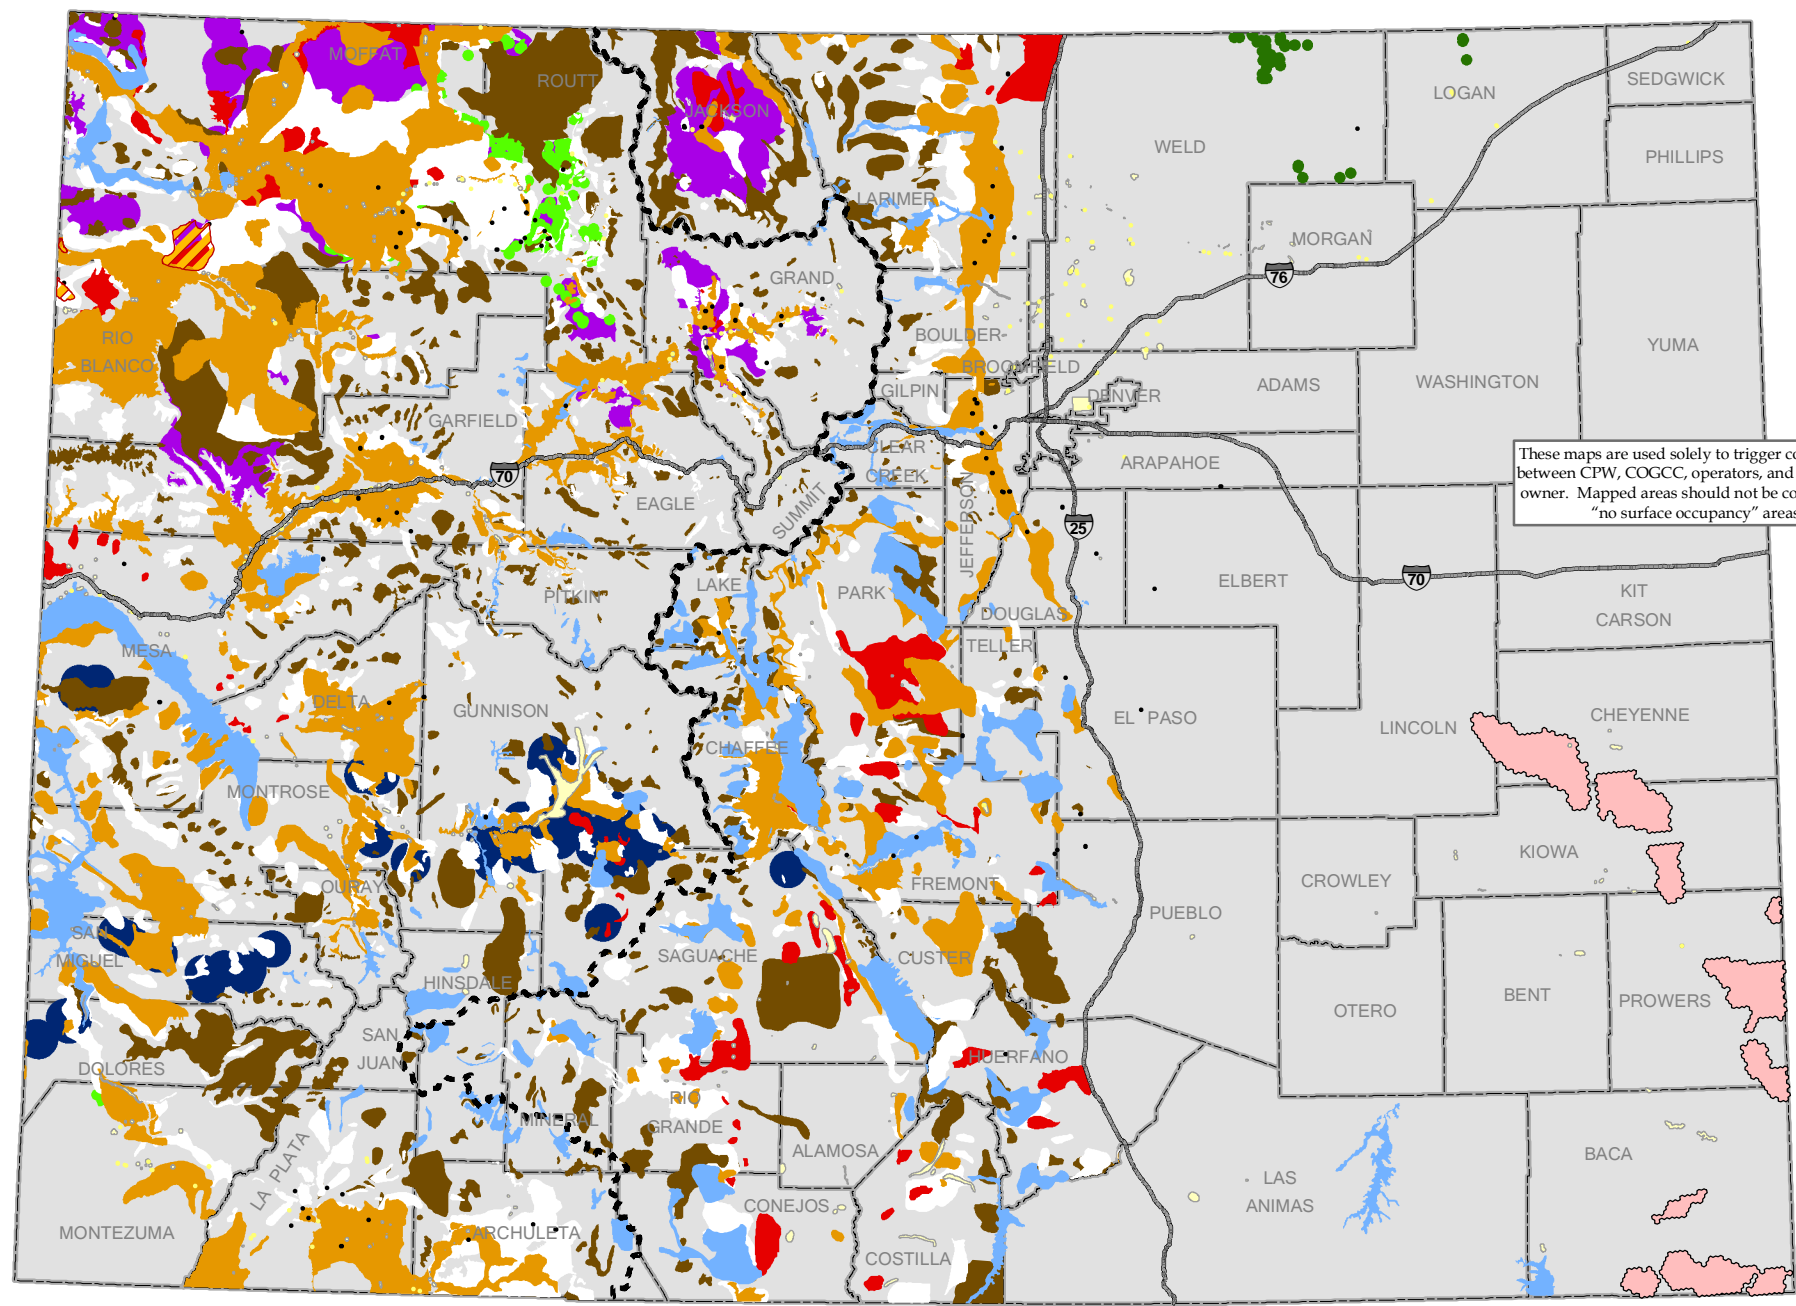

## **Appendix VIII: Sensitive Wildlife Habitat Maps**

These maps are used solely to trigger consultation between CPW, COGCC, operators, and the surface owner. Mapped areas should not be construed as “no surface occupancy” areas.

These maps are used solely to trigger consultation between CPW, COGCC, operators, and the surface owner. Mapped areas should not be construed as "no surface occupancy" areas.

Black-Footed Ferret Release Sites	Golden Eagle Nest Site	<b>Sensitive Wildlife Habitat All Activities</b>	Lesser Prairie-Chicken Focal Areas	Elk Production Areas
Bighorn Sheep Winter Range	Bald Eagle Active Nest Sites		Gunnison Sage-Grouse Production Areas	Elk Winter Concentration Areas
Mule Deer Critical Winter Range	Columbian Sharp-Tailed Grouse Production Areas		Greater Sage-Grouse Production Areas (2008)	Bald Eagle Winter Roost Sites
Pronghorn Antelope Winter Concentration Areas	Plains Sharp-Tailed Grouse Production Areas			