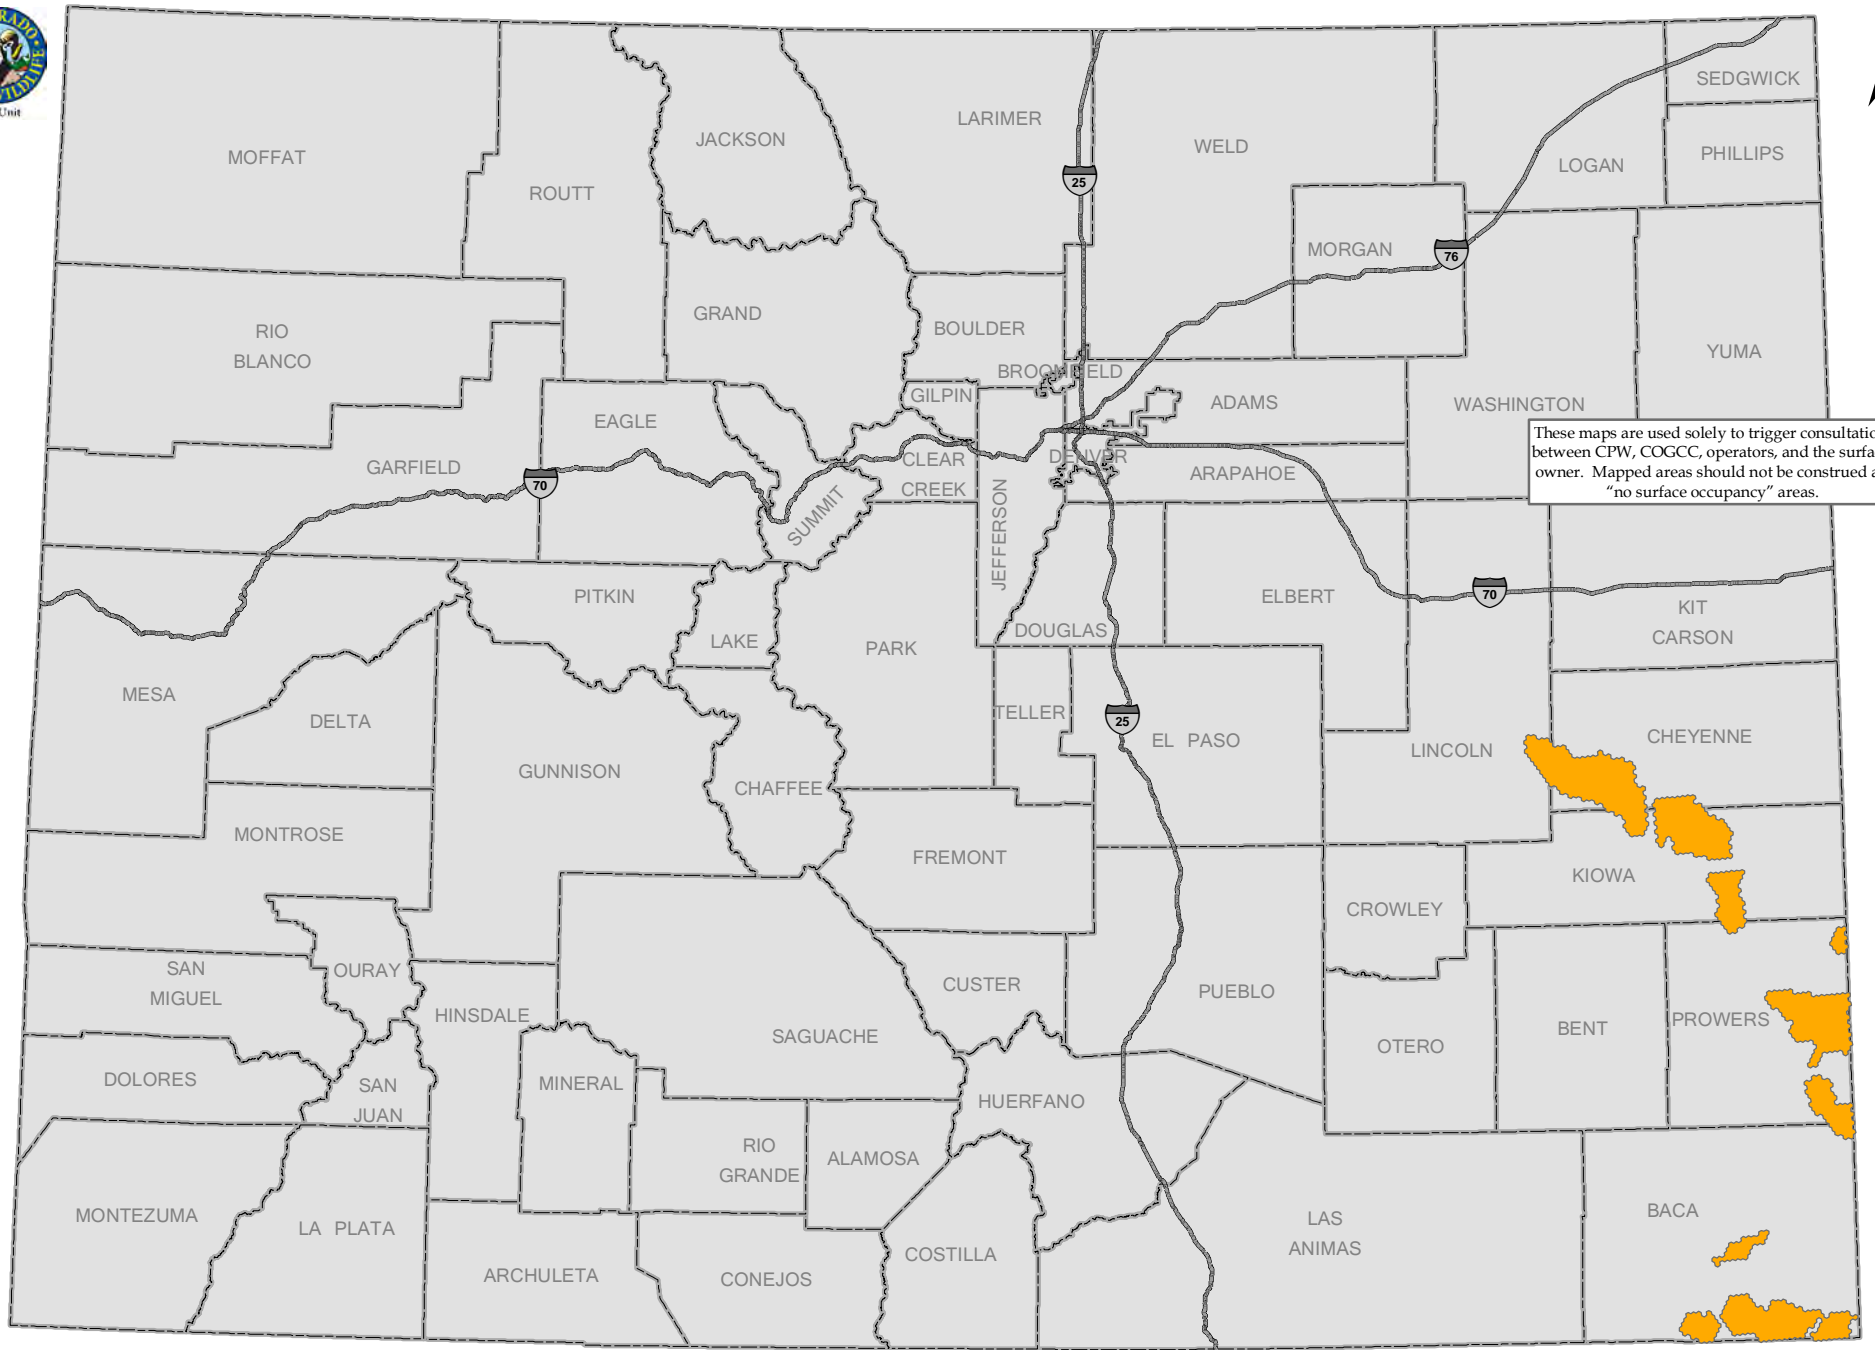

These maps are used solely to trigger consultation between CPW, COGCC, operators, and the surface owner. Mapped areas should not be construed as "no surface occupancy" areas.

Sensitive Wildlife Habitat Lesser Prairie-Chicken Focal Areas

Lesser Prairie-Chicken Focal Areas

This product is produced and distributed by:
Colorado Parks and Wildlife, GIS Unit
317 W. Prospect Road
Fort Collins, CO 80526

Information depicted hereon is for reference purposes only and is compiled from best available sources. Reasonable efforts have been made to ensure the accuracy of this map. Colorado Parks and Wildlife expressly disclaims responsibility for damages or liability that may arise from the use of this map.